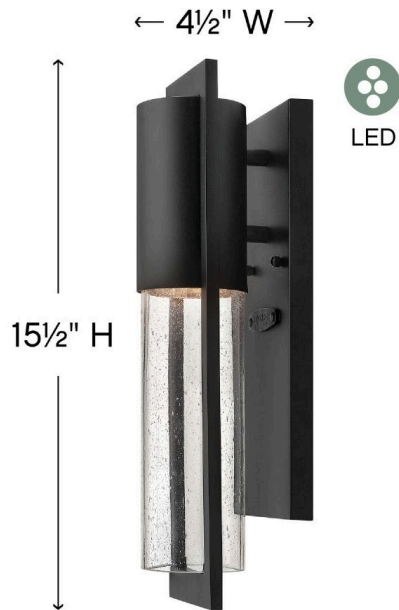

SHELTER

1326BK-LL

SMALL WALL SCONCE

Shelter's minimalist style in aluminum creates a chic, dramatic statement as the light from above grazes through its clear seedy glass. Shelter comes standard Dark Sky compliant.

DETAILS	
FINISH:	Black
MATERIAL:	Aluminum
GLASS:	Clear Seedy
DIMMABLE:	YES - CL TYPE DIMMER (SSL7A)

DIMENSIONS	
WIDTH:	4.5"
HEIGHT:	15.5"
WEIGHT:	2lb
BACK PLATE:	4.5"W X 12"H
EXTENSION:	4.8"
TOP TO OUTLET:	5.75"

LIGHT SOURCE	
LIGHT SOURCE:	Socketed
LED NAME:	GU10LED-3K
WATTAGE:	1-6.50w GU10 LED *Included
VOLTAGE:	120v
LUMENS:	500
CRI:	90
INCANDESCENT EQUIVALENCY:	1 x 50w
DIMMABLE:	YES - CL TYPE DIMMER (SSL7A)

SHIPPING	
CARTON LENGTH:	18.5
CARTON WIDTH:	9.9
CARTON HEIGHT:	7.3
CARTON WEIGHT:	4

PRODUCT DETAILS:

- Wet Rated
- Dark Sky compliant design limits light pollution in surrounding outdoor spaces
- Outdoor finishes carry a 2-year warranty
- LED Bulbs carry a 3-year limited warranty
- Bold lines and a clean, minimalist style complement contemporary architecture
- Part of the MOCO Collection, designed to elevate contemporary architecture with modern style, clean lines, and precisely engineered illumination
- Aluminum material ensures this piece can withstand strenuous outdoor conditions
- Mounted at a point of entry, wall mount lights provide safety and security with a welcoming element