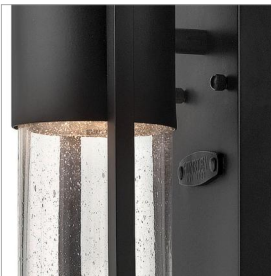

### SMALL WALL SCONCE

Shelter's minimalist style in aluminum creates a chic, dramatic statement as the light from above grazes through its clear seedy glass. Shelter comes standard Dark Sky compliant.

DETAILS	
FINISH:	Black
MATERIAL:	Aluminum
GLASS:	Clear Seedy
DIMMABLE:	YES - CL TYPE DIMMER (SSL7A)

DIMENSIONS	
WIDTH:	4.5"
HEIGHT:	15.5"
WEIGHT:	2lb
BACK PLATE:	4.5"W X 12"H
EXTENSION:	4.8"
TOP TO OUTLET:	5.75"

LIGHT SOURCE	
LIGHT SOURCE:	Socketed
LED NAME:	GU10LED-3K
WATTAGE:	1-6.50w GU10 LED *Included
VOLTAGE:	120v
LUMENS:	500
CRI:	90
INCANDESCENT EQUIVALENCY:	1 x 50w
DIMMABLE:	YES - CL TYPE DIMMER (SSL7A)

#### PRODUCT DETAILS:

- Wet Rated
- Dark Sky compliant design limits light pollution in surrounding outdoor spaces
- Outdoor finishes carry a 2-year warranty
- LED Bulbs carry a 3-year limited warranty
- Bold lines and a clean, minimalist style complement contemporary architecture
- Part of the MOCO Collection, designed to elevate contemporary architecture with modern style, clean lines, and precisely engineered illumination
- Aluminum material ensures this piece can withstand strenuous outdoor conditions
- Mounted at a point of entry, wall mount lights provide safety and security with a welcoming element