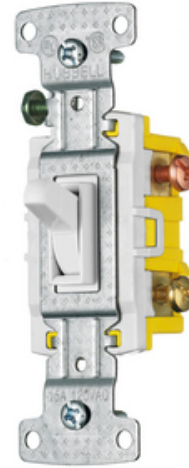

TradeSelect, Switches and Lighting Controls, Residential Grade, Toggle Switches, Three Way, 15A 120V AC, White

By Hubbell Wiring Device-Kellems
Catalog # [RS315W](#)

TradeSelect, Switches and Lighting Controls, Residential Grade, Toggle Switches, Three Way, 15A 120V AC, White

General

Catalog Number	RS315W
Color	
EU RoHS Indicator	Yes
Performance	Environmental - Operating temperatures - Maximum continuous 60°C minimum -20°C (without impact)
UPC	883778100932

Certifications And Compliance