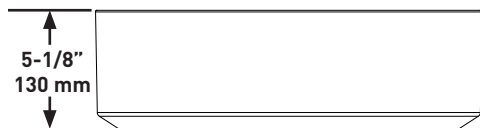

For warranty or additional information, contact:

U.S.A.
houseofrohl.com/support
1-800-777-9762

QUEBEC / MARITIMES / WESTERN CANADA
QUÉBEC / MARITIMES / OUEST CANADIEN
QUEBEC / MARITIMOS / CANADA OCCIDENTAL
houseofrohl.ca/support
1-866-473-8442

ONTARIO
houseofrohl.ca/support
1-800-287-5354