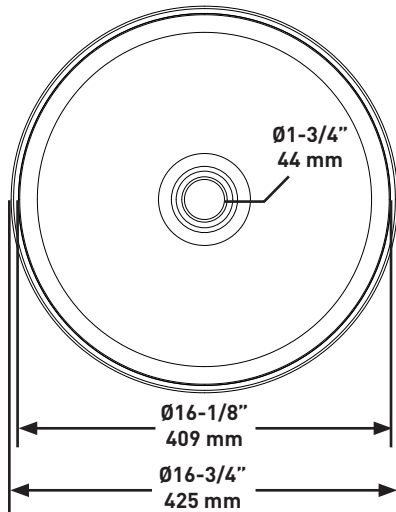

For warranty or additional information, contact:

U.S.A.
houseofrohl.com/support
1-800-777-9762

QUEBEC / MARITIMES / WESTERN CANADA
QUÉBEC / MARITIMES / OUEST CANADIEN
QUEBEC / MARITIMOS / CANADA OCCIDENTAL
houseofrohl.ca/support
1-866-473-8442

ONTARIO
houseofrohl.ca/support
1-800-287-5354