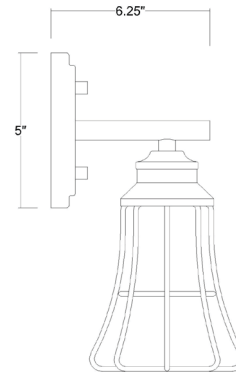

IN41282ORB

PIERS 3-LIGHT WALL SCONCE

Description:	Piers 3-Light Wall Sconce
Finish:	Oil Rubbed Bronze
Dimensions:	23-1/4" W x 10-1/4" H x 6-1/4" ext. Height on Center: 2-1/2"
Bulbs:	3-100W Med.
Installed Weight:	3.2 lbs.
Certification:	cUL / dry location

Material:	Steel
Shades:	NA
Glass:	NA
Back Plate Dimensions:	8" x 5" oval
Chain/Wire:	NA
Additional Finishes:	Matte black