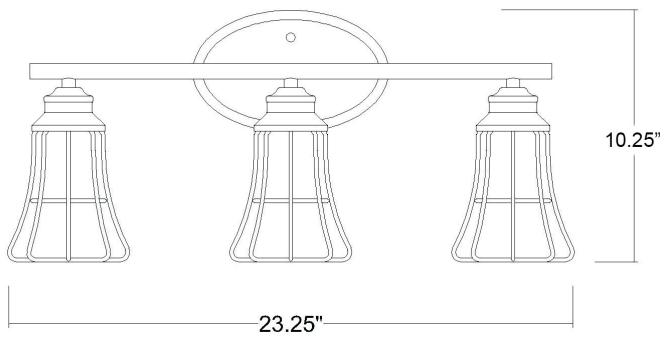

IN41282ORB

PIERS 3-LIGHT WALL SCONCE

Description:	Piers 3-Light Wall Sconce
Finish:	Oil Rubbed Bronze
Dimensions:	23-1/4" W x 10-1/4" H x 6-1/4" ext. Height on Center: 2-1/2"
Bulbs:	3-100W Med.
Installed Weight:	3.2 lbs.
Certification:	cUL / dry location

Material:	Steel
Shades:	NA
Glass:	NA
Back Plate Dimensions:	8" x 5" oval
Chain/Wire:	NA
Additional Finishes:	Matte black