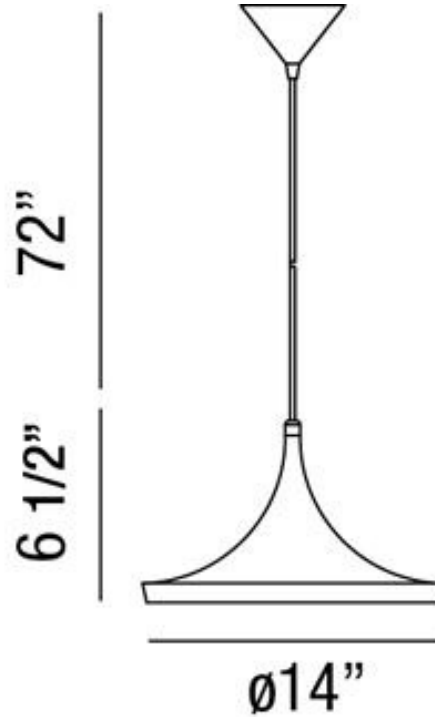

## Ramos, Pendant, 14", Matte Black, Gold-Black Mix Steel

Item No.  
20439-019

JOB NAME:

DATE:

TYPE:

COMMENTS:

### LIGHT INFORMATION

Light Type Bulb

Bulb Socket E26

Bulb Shape A19

Bulb Included No

CRI

Delivered Lumens

Colour Temperature (Kelvin) N/A

### DIMENSIONS & WEIGHT

Product Width (In)

Product Height (In) 6.5

Product Ext (In)

Product Diameter (In) 14

Product Weight (Lbs) 1.76

Product Length (In)