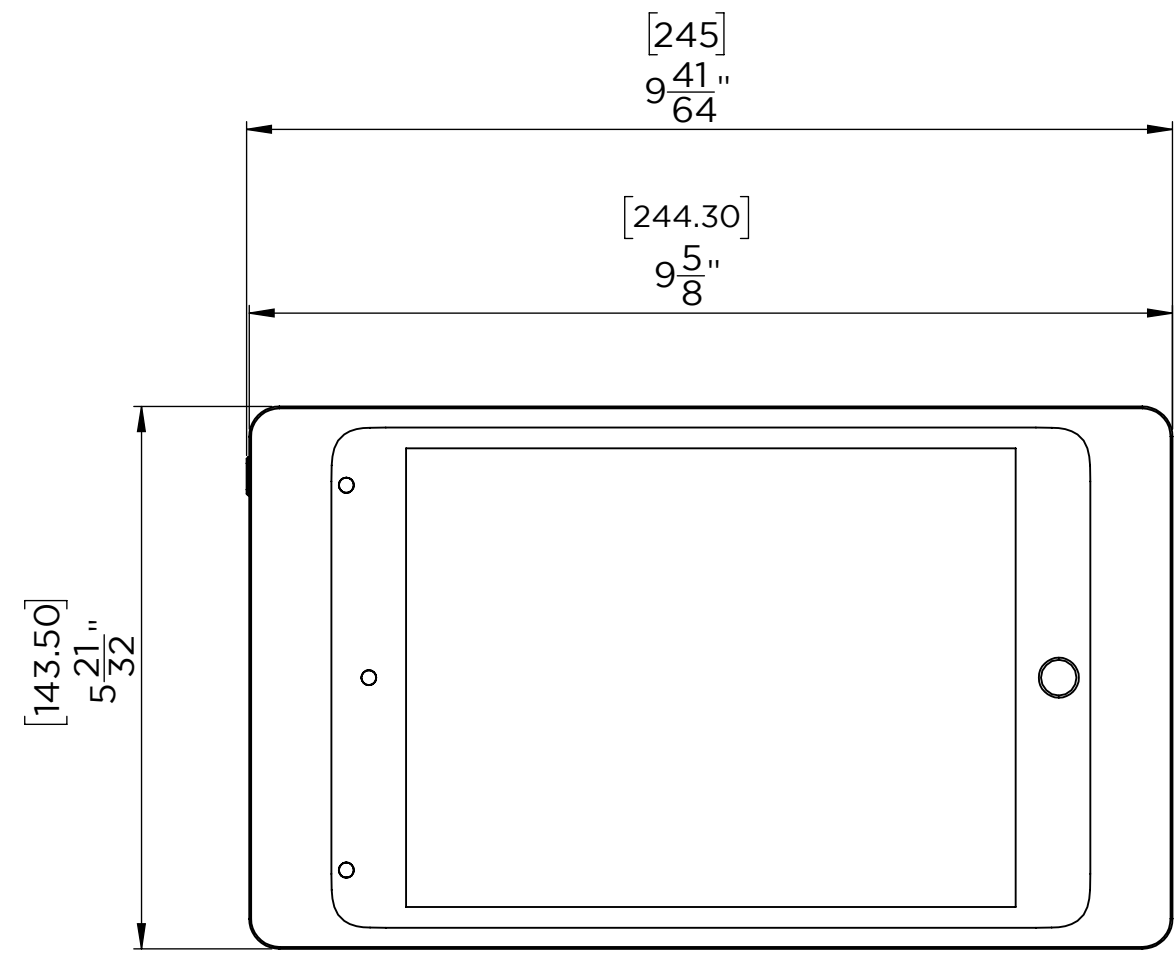

4

3

2

1

B

B

A

A

4

3

2

1

METRIC/INCHES		IPORT BY SONANCE	
DESIGNED IN SAN CLEMENTE, CALIFORNIA BY IPORT		NAME LX CASE MINI4	
NOTICE OF PROPRIETARY INFORMATION: <small>THE INFORMATION CONTAINED HEREIN IS THE PROPRIETARY PROPERTY OF DANA INNOVATIONS. THE POSSESSOR AGREES TO THE FOLLOWING: 1. TO MAINTAIN THIS DOCUMENT IN CONFIDENCE 2. NOT TO REPRODUCE OR COPY IT 3. NOT TO REVEAL OR PUBLISH IT IN WHOLE OR IN PART 4. ALL RIGHTS RESERVED</small>		SIZE B	SKU 71009 71010 71011
SCALE: 1:2		WEIGHT:	REV A
		SHEET 1 OF 1	