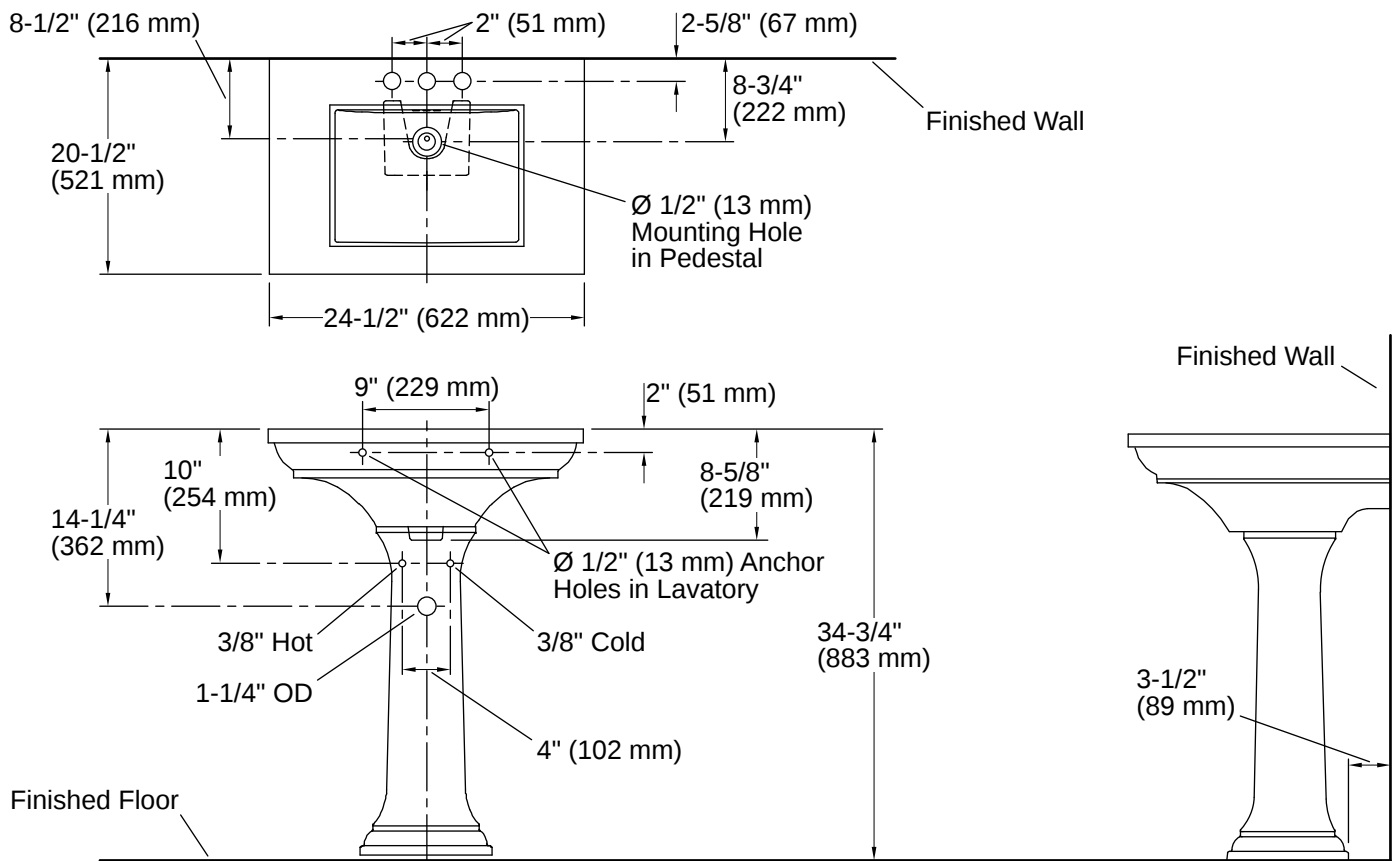

Installation

- Pedestal

Installation Notes

Install this product according to the installation instructions.