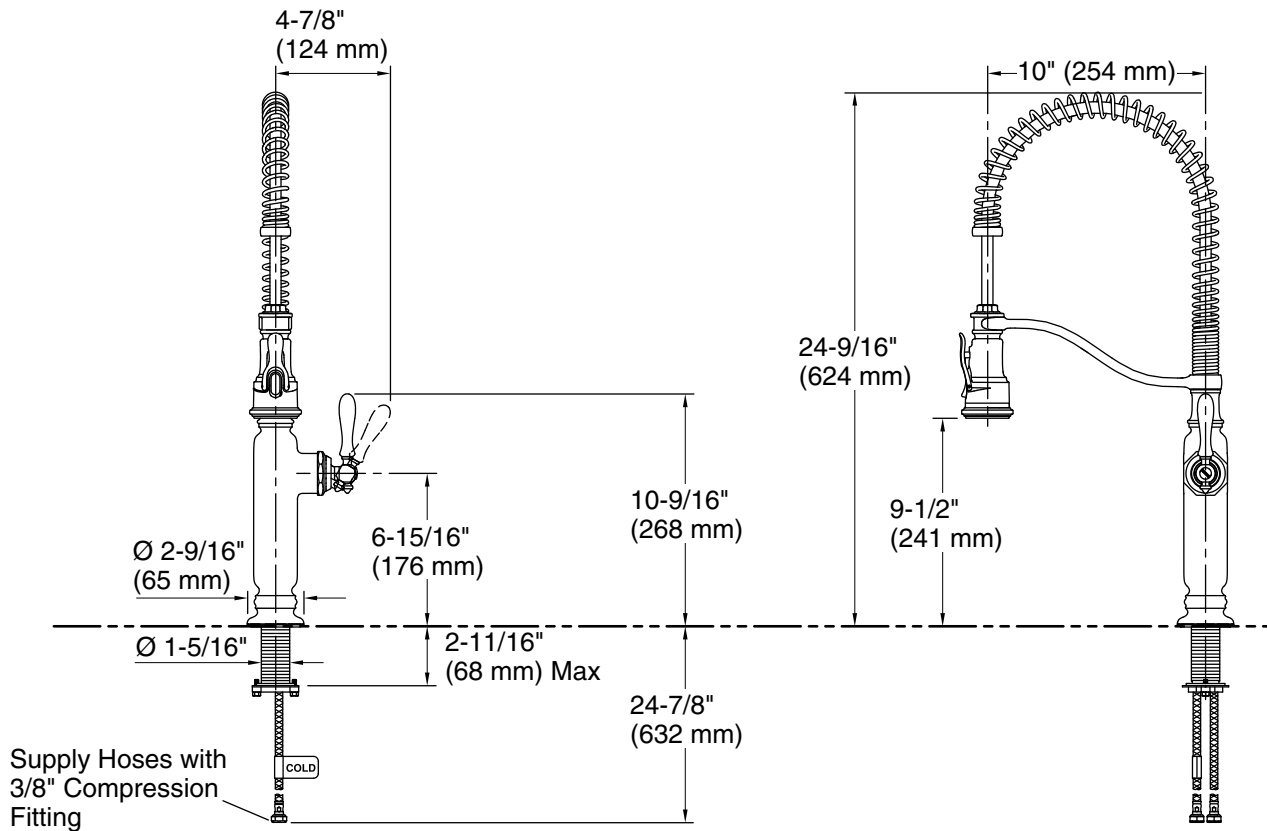

Technical Information

All product dimensions are nominal.

Faucet flow rate: 1.5 gal/min (5.7 l/min)

Spout:

Spout reach: 10" (254 mm)

Notes

Install this product according to the installation instructions.

ADA compliant for faucet handles only