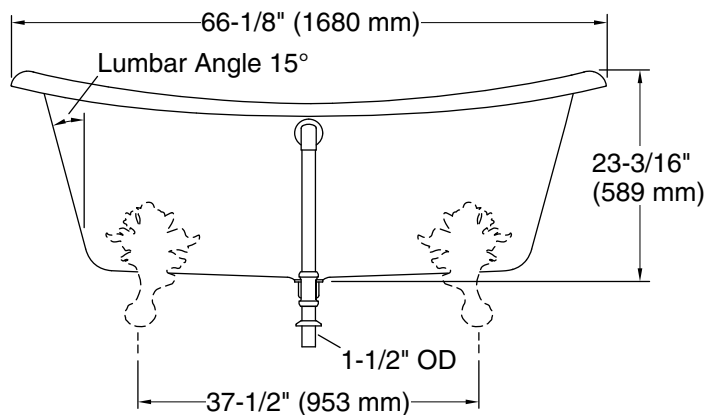

Artifacts™

66-1/8" x 32-1/2" freestanding bath
K-21000-W

Features

- Freestanding design creates a striking focal point in your bathing area
- Integral lumbar support on both ends
- Safeguard® slip-resistant surface provides excellent traction underfoot
- Coordinates with Artifacts faucets and accessories

	0	White
---	---	-------

Technical Information

All product dimensions are nominal.

Drain location:	Center
Basin area, bottom:	48-15/16" x 24-3/4" (1243 mm x 629 mm)
Basin area, top:	58-11/16" x 27-13/16" (1491 mm x 706 mm)
Weight:	396.2 lbs (179.7 kg)
Minimum floor load:	90 lbs/ft ² (439.4 kg/m ²)
Water depth:	14-3/8" (366 mm)
Water capacity:	69 gal (261.2 L)
Template:	Footprint, 1344921-7, required, not included