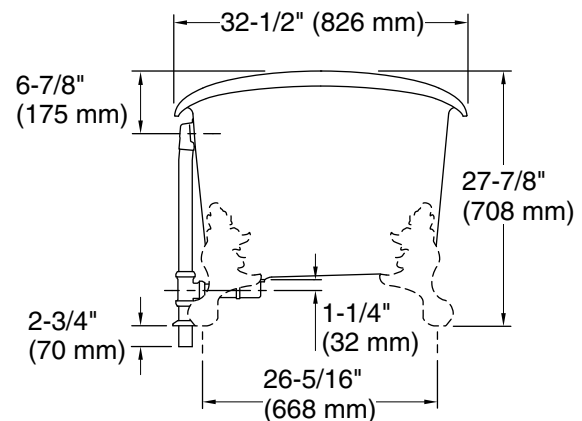

Artifacts™

66-1/8" x 32-1/2" freestanding bath
K-21000-W

Features

- Freestanding design creates a striking focal point in your bathing area
- Integral lumbar support on both ends
- Safeguard® slip-resistant surface provides excellent traction underfoot
- Coordinates with Artifacts faucets and accessories

	0	White
---	---	-------

Technical Information

All product dimensions are nominal.

Drain location:	Center
Basin area, bottom:	48-15/16" x 24-3/4" (1243 mm x 629 mm)
Basin area, top:	58-11/16" x 27-13/16" (1491 mm x 706 mm)
Weight:	396.2 lbs (179.7 kg)
Minimum floor load:	90 lbs/ft ² (439.4 kg/m ²)
Water depth:	14-3/8" (366 mm)
Water capacity:	69 gal (261.2 L)
Template:	Footprint, 1344921-7, required, not included

Notes

Measure your actual product for rough-in details.

Install this product according to the installation instructions.

The hot water supply should be 70% of the capacity of the bath or greater. Installations will vary.