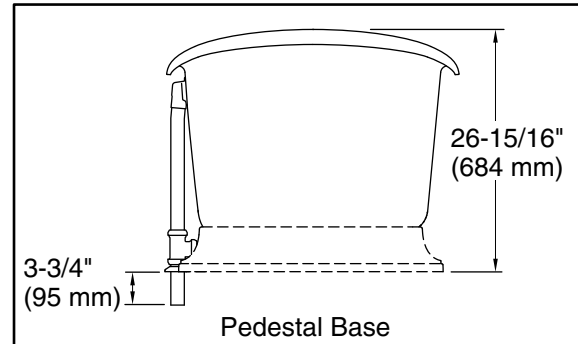

	0	White
---	---	-------

Technical Information

All product dimensions are nominal.

Drain location:	Center
Basin area, bottom:	48-15/16" x 24-3/4" (1243 mm x 629 mm)
Basin area, top:	58-11/16" x 27-13/16" (1491 mm x 706 mm)
Weight:	396.2 lbs (179.7 kg)
Minimum floor load:	90 lbs/ft ² (439.4 kg/m ²)
Water depth:	14-3/8" (366 mm)
Water capacity:	69 gal (261.2 L)
Template:	Footprint, 1344921-7, required, not included