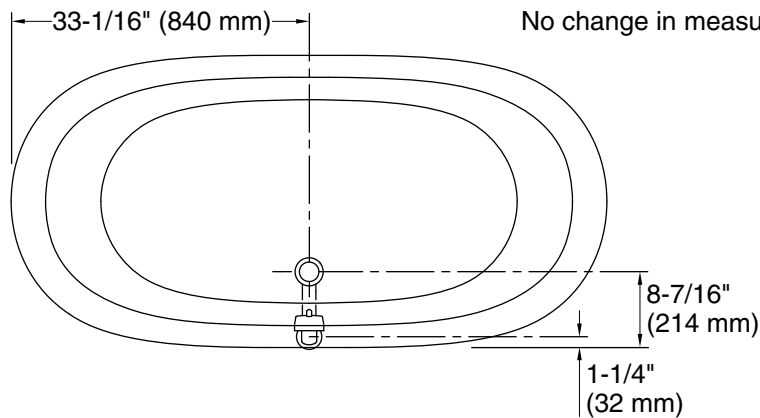

	0	White
---	---	-------

Technical Information

All product dimensions are nominal.

Drain location:	Center
Basin area, bottom:	48-15/16" x 24-3/4" (1243 mm x 629 mm)
Basin area, top:	58-11/16" x 27-13/16" (1491 mm x 706 mm)
Weight:	396.2 lbs (179.7 kg)
Minimum floor load:	90 lbs/ft ² (439.4 kg/m ²)
Water depth:	14-3/8" (366 mm)
Water capacity:	69 gal (261.2 L)
Template:	Footprint, 1344921-7, required, not included