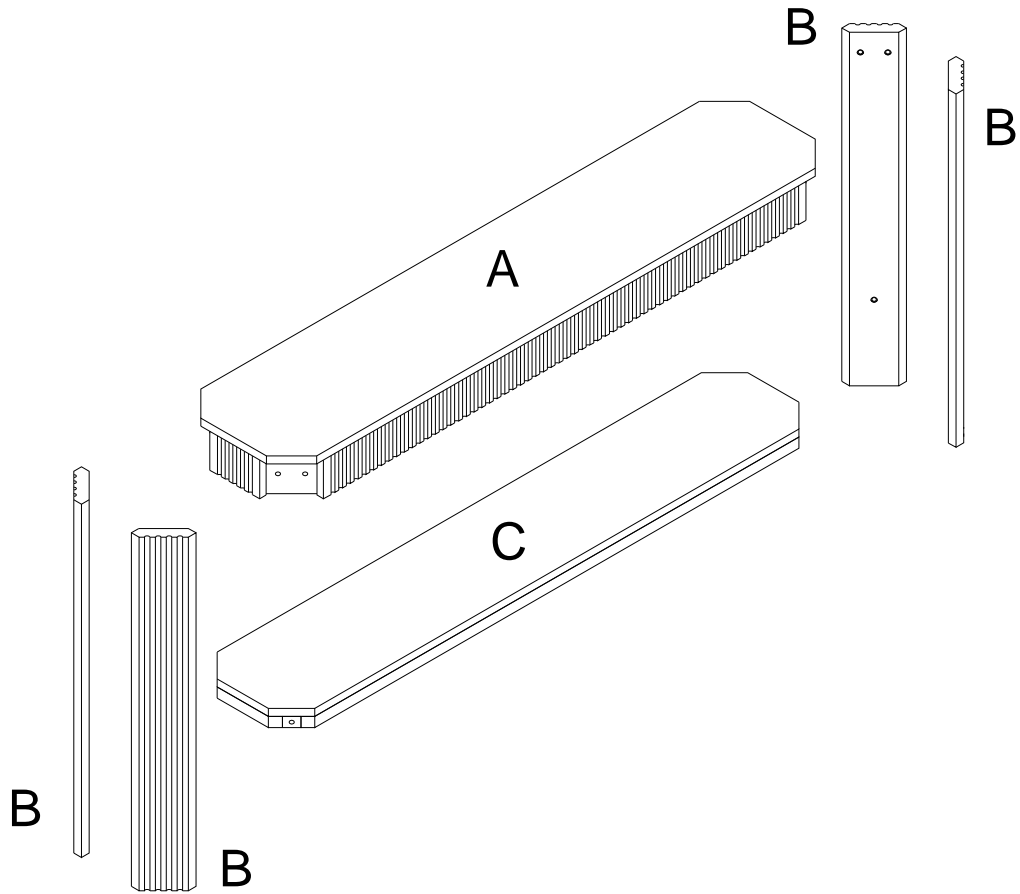

ASSEMBLY INSTRUCTION

Console Table 1420mm

REPLACEMENT PARTS

*Please do not contact the company purchased from as we can help you faster.
Order replacement parts and hardware at " www.boltonfurniture.com "*

Part list - Console Table 1420mm

Identifying the hardware-Identify the hardware using the illustrations below

STEP 1

STEP 2

STEP 3

STEP 4