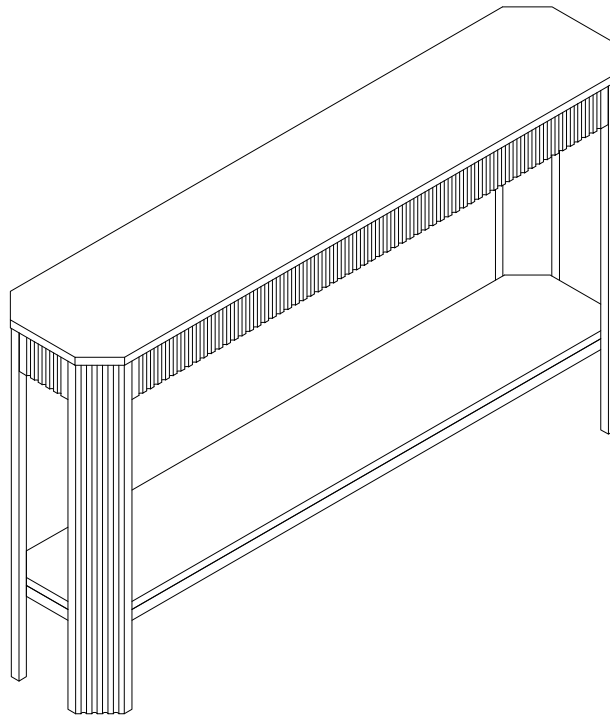

ASSEMBLY INSTRUCTION

Console Table 1420mm

REPLACEMENT PARTS

*Please do not contact the company purchased from as we can help you faster.
Order replacement parts and hardware at " www.boltonfurniture.com "*

Part list - Console Table 1420mm

Identifying the hardware-Identify the hardware using the illustrations below

STEP 1

STEP 2

STEP 3

STEP 4