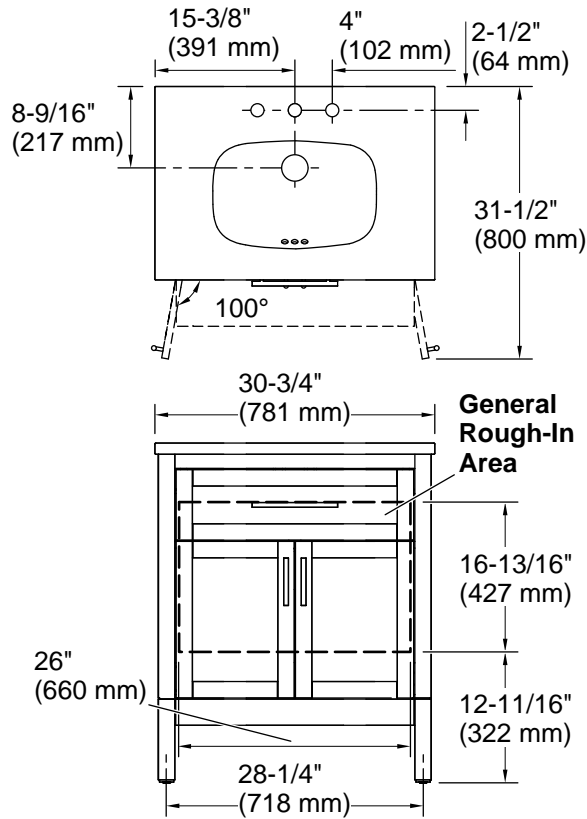

Technical Information

All product dimensions are nominal.

Notes

Install this product according to the installation instructions.