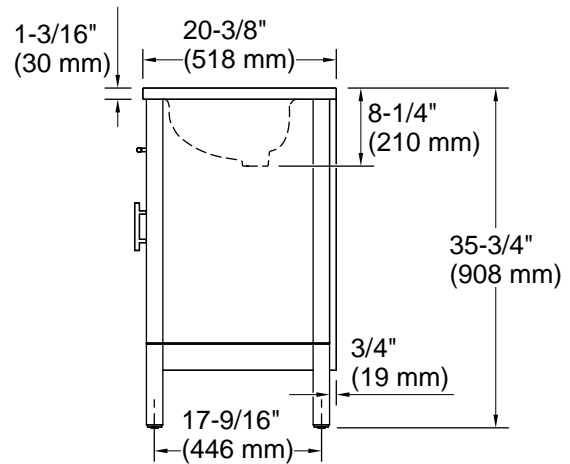

Features

- Set includes cabinet, precut quartz vanity top, sink, cabinet hardware
- Convenient tilt-down drawer for storing smaller, frequently-used items
- Three-way adjustable slow-close door hinges for easy cabinet access
- 18-9/16" (471 mm) cabinet interior provides ample storage space
- 8" (203 mm) widespread faucet holes
- Faucet sold separately
- Some assembly required
- Bianco Bella quartz vanity top adds beauty and long-lasting durability
- Brushed Nickel hardware included on the White, Atmos Grey, and Light Oak vanities

Color	Code	Description
	0	White
	AGA	Atmos Grey
	WEK	Light Oak

Technical Information

All product dimensions are nominal.

Notes

Install this product according to the installation instructions.