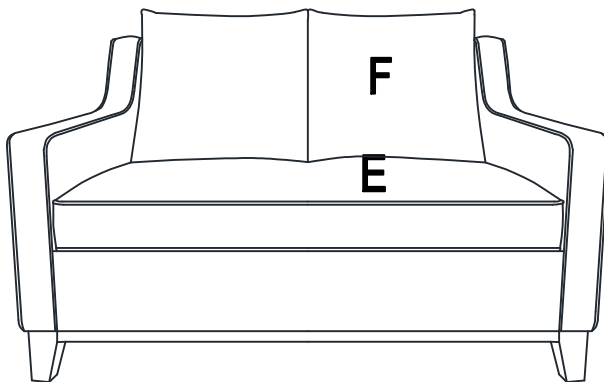

## LOVESEAT

**A** Seat Frame

1pc

**B** Back Frame

1pc

**C** Left Panel

1pc

**D** Right Panel

1pc

**E** Seat Cushion

1pc

**F** Back Cushion

2pcs

This page lists all the contents included in the box. As you unpack and prepare for assembly, place the contents on a carpeted or padded area to protect them from damage.

**1** Hook on the Left Panel (C) & Right Panel (D) to Seat Frame (A) properly.

**2** Hook on the Back Frame (B) to Left Panel (C) & Right Panel (D) properly.

**3** Place Seat Cushion (E) and Back Cushion (F) on the loveseat properly.