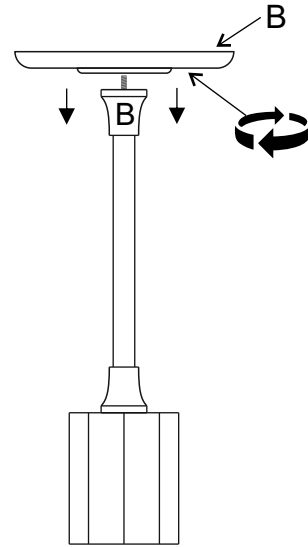

Assembly Instructions

Nisha Scallop Base Drink Table

PART LIST:-

DESCRIPTION	IMAGE	QTY
BOTTOM BASE		1
MIDDLE METAL POST		1
MARBLE TOP		1

Step :- 1

Step :- 2

Step :- 3 ASSEMBLED