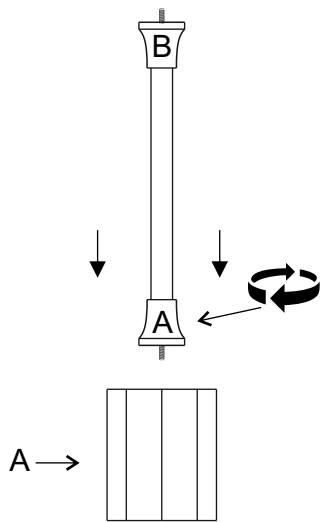

Assembly Instructions

Nisha Scallop Base Drink Table

PART LIST:-

DESCRIPTION	IMAGE	QTY
BOTTOM BASE		1
MIDDLE METAL POST		1
MARBLE TOP		1

Step :- 1

Step :- 2

Step :- 3 ASSEMBLED