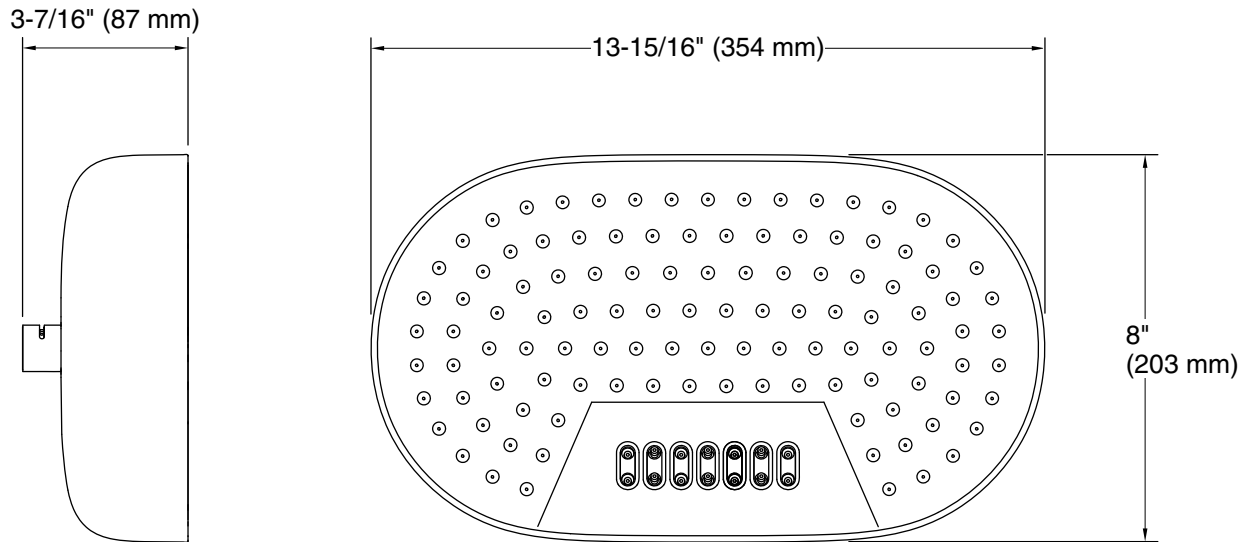

**Technical Information**

All product dimensions are nominal.

**Spout:**

Shower/Rainhead rated max flow: 2.5 gal/min (9.5 l/min)