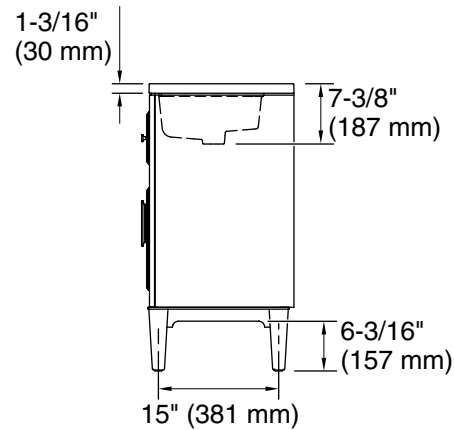

Features

- One full-extension 12-3/4" (325 mm) drawer with soft-close side-mount slides
- Three-way adjustable slow-close door hinges for easy cabinet access
- 18" (457 mm) cabinet interior provides ample storage space
- Finish-matched cabinet interior offers generous clearance for plumbing
- Customize your storage with optional accessories such as floor liners, drawer organizers, and perfectly sized containers (sold separately)
- Brushed Nickel hardware included on the White and Slate Grey vanities
- Coordinates with Calacatta (CBB) quartz side splash (sold separately)
- Calacatta (CBB) quartz vanity top adds beauty and long-lasting durability

Color	Code	Description
-------	------	-------------

0

White

1WX

Slate Grey

Waste Pipe Location Information

Technical Information

All product dimensions are nominal.