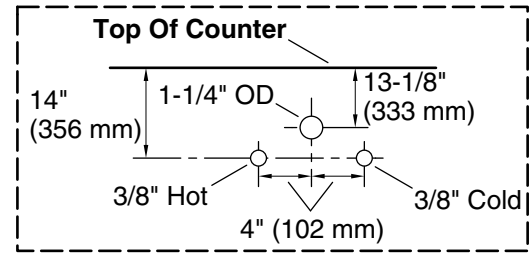

Features

- One full-extension 12-3/4" (325 mm) drawer with soft-close side-mount slides
- Three-way adjustable slow-close door hinges for easy cabinet access
- 18" (457 mm) cabinet interior provides ample storage space
- Finish-matched cabinet interior offers generous clearance for plumbing
- Customize your storage with optional accessories such as floor liners, drawer organizers, and perfectly sized containers (sold separately)
- Brushed Nickel hardware included on the White and Slate Grey vanities
- Coordinates with Calacatta (CBB) quartz side splash (sold separately)
- Calacatta (CBB) quartz vanity top adds beauty and long-lasting durability

Color	Code	Description
-------	------	-------------

0

White

1WX

Slate Grey

Waste Pipe Location Information

Technical Information

All product dimensions are nominal.