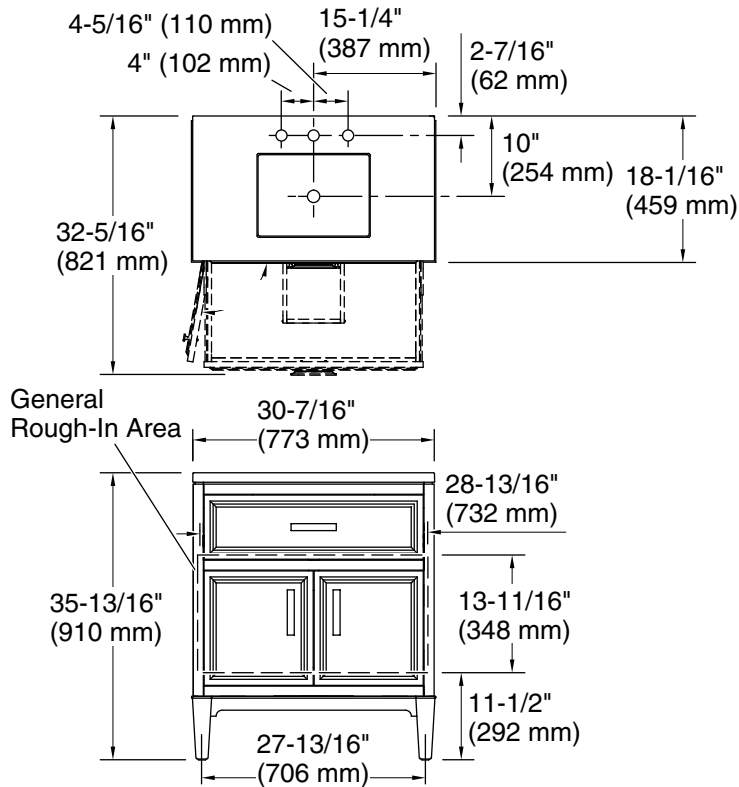

Features

- One full-extension 12-3/4" (325 mm) drawer with soft-close side-mount slides
- Three-way adjustable slow-close door hinges for easy cabinet access
- 18" (457 mm) cabinet interior provides ample storage space
- Finish-matched cabinet interior offers generous clearance for plumbing
- Customize your storage with optional accessories such as floor liners, drawer organizers, and perfectly sized containers (sold separately)
- Brushed Nickel hardware included on the White and Slate Grey vanities
- Coordinates with Calacatta (CBB) quartz side splash (sold separately)
- Calacatta (CBB) quartz vanity top adds beauty and long-lasting durability

Color	Code	Description
-------	------	-------------

0

White

1WX

Slate Grey

Waste Pipe Location Information

Technical Information

All product dimensions are nominal.