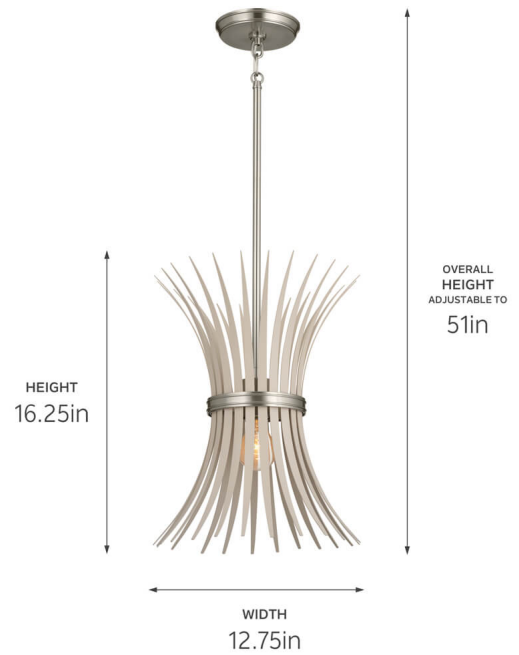

SPECIFICATIONS

Certifications/Qualifications

Prop65	No
Location Rating	Dry kichler.com/warranty

Dimensions

Height	16.25"
Overall Height	51.25"
Weight	5.75 LBS
Canopy Height	0.75"
Canopy Width	5.5"
Canopy Depth	5.5"

Electrical

Input Voltage	120 V

Light Source

Light Source	Bulb
Lamp Included	Not Included
# Of Bulbs/LED Modules	1
Max Or Nominal Watt	75 W
Lamp Type	A
Socket Type	E26 (Medium)

Mounting/Installation

Interior/Exterior	Interior Product
Mounting Weight	5.75 LBS
Lead Wire Length	96
Wire Connectors	Wire Nuts

FIXTURE ATTRIBUTES

Housing/Glass

Primary Material	Steel
Shade Included	No
Max Stem Tilt	90 °

Product/Ordering Information

SKU	52460NI
Finish	Brushed Nickel
UPC	783927013833

Finishes

- Black
- Brushed Nickel