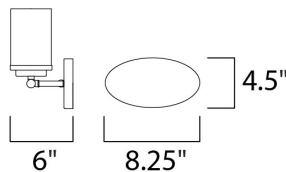

**MEASUREMENTS**

DIMENSION : 26.25" W x 9" H x 6" Ext  
 BACK PLATE : 8.25" W x 4.5" H  
 HANGING WEIGHT : 3.61 lb

**LAMPING**

INPUT VOLTAGE : 120V  
 BULB : 4 x 60W Incandescent E26 Medium , 240W Total  
 BULB INCLUDED : (Not Included)  
 DIMMABLE : Yes