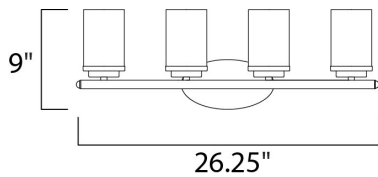

**MEASUREMENTS**

DIMENSION : 26.25" W x 9" H x 6" Ext  
 BACK PLATE : 8.25" W x 4.5" H  
 HANGING WEIGHT : 3.61 lb

**LAMPING**

INPUT VOLTAGE : 120V  
 BULB : 4 x 60W Incandescent E26 Medium , 240W Total  
 BULB INCLUDED : (Not Included)  
 DIMMABLE : Yes