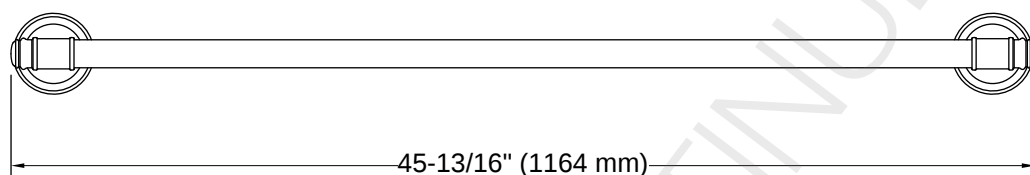

Eclectic | K-26507

42" grab bar

Features

- 42" (1067 mm) bar
- Provides minimum 300 lb load capacity
- Coordinates with transitional-style KOHLER® faucets and showering components

DISCONTINUED

Codes/Standards

DISCONTINUED

Installation Notes

Install this product according to the installation instructions.

Measure your actual product for roughing-in details.

WARNING: Risk of personal injury. The wall plates on the grab bar must be mounted to a brace between the wall studs. This will ensure that the weight of the user is adequately supported.