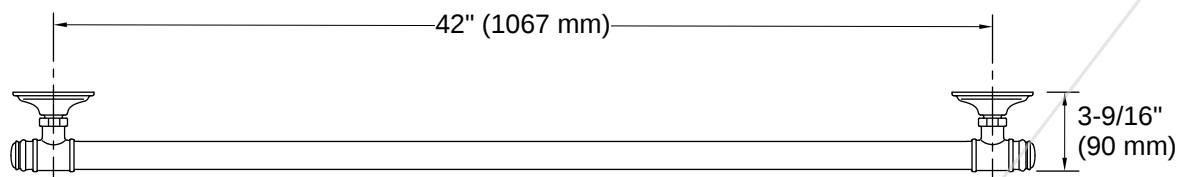

Eclectic | K-26507

42" grab bar

Features

- 42" (1067 mm) bar
- Provides minimum 300 lb load capacity
- Coordinates with transitional-style KOHLER® faucets and showering components

DISCONTINUED

Codes/Standards

DISCONTINUED

Installation Notes

Install this product according to the installation instructions.

Measure your actual product for roughing-in details.

WARNING: Risk of personal injury. The wall plates on the grab bar must be mounted to a brace between the wall studs. This will ensure that the weight of the user is adequately supported.