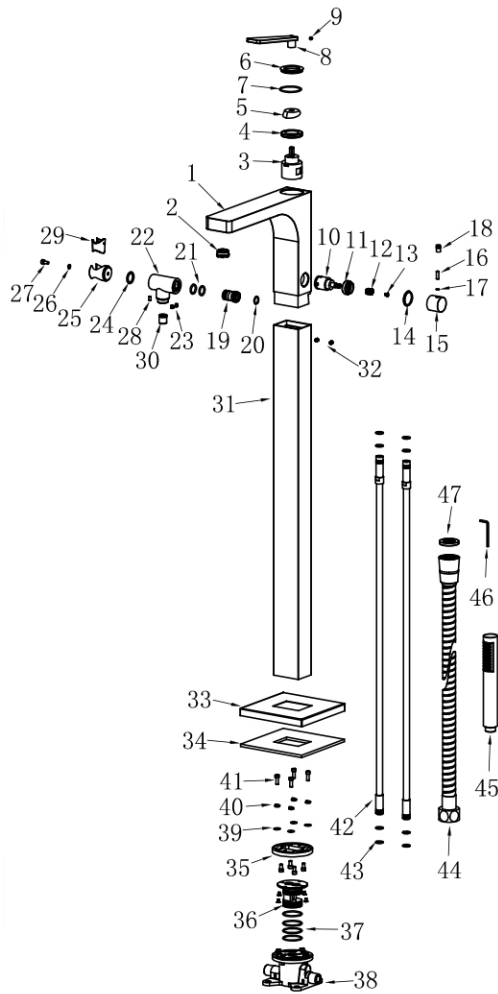

MAIDSTONE

www.MaidstoneSupply.com

Freestanding Tub Faucet

Part No: 121-HFF4

47	P23A0021XX	Flow Restrictor	1	ABS
46	P20B0008XX	2.5MM Hex Wrench	1	SUS
45	P26T0001PCR	Round Handshower	1	Brass
44	P25B001SPCR	150CM Shower Hose	1	SUS
43	P24X0054XX	O-ring	8	NBR
42	P25T049DS4CR	Brass Pipe	2	Brass
41	P20B0051XX	Screw	4	SUS
40	P29B0066XX	Φ10 Spring	4	SUS
39	P29B0065XX	Φ12 Washer	4	SUS
38	CB0004	Brass Concealed Box	1	Brass
37	P24X0063XX	O-ring	4	NBR
36	P16T0047XX	Φ14.8 Concealed Box Connector	1	Brass
35	P19T0054XX	Floor Tube Connector 02048	1	Brass
34	P29X0068XX	Protector 02048	1	EPE
33	P17T0047PCR	Decorative Base 02048	1	Brass
32	P20B0013XX	Screw	2	SUS
31	P13T0046PCR	Floor Tube 02048	1	Brass
30	P23A0010XX	Check Valve	1	ABS
29	P29A0075XX	Handshower Protector	1	ABS
28	P20B0032XX	Screw	1	SUS
27	P20B0020XX	Screw	5	SUS
26	P29A0087XX	Washer	1	ABS
25	P14T0035PCR	Swivel Shower Holder 02044	1	Brass
24	P29A0048XX	Shower Holder Friction Washer 02044	1	ABS
23	P20B0012XX	Screw	2	SUS
22	P14T0042PCR	Shower Holder 02048	1	Brass
21	P24X0013XX	O-ring	2	NBR
20	P24X0008XX	O-ring	1	NBR
19	P18T0020XX	Square Shower Holder Connector	1	Brass
18	P15T0071PCR	Handle Level 02042	1	Brass
17	P24X0050XX	O-ring	1	NBR
16	P20B0036XX	Screw	1	SUS
15	P15T0104PCR	Knob 02048	1	Brass
14	P29A0088XX	Wear Resistant Ring	1	ABS
13	P20B0010XX	Screw	5	SUS
12	P29A0090XX	Spline	1	ABS
11	P19T0053XX	Handshower Cartridge Gland 02048	1	Brass
10	P21A0049XX	Handshower Cartridge	1	ABS
9	P20B0017XX	Screw	1	SUS
8	P15T0103PCR	Handle 02048	1	Brass
7	P24X0045XX	O-ring	1	NBR
6	P28T0014PCR	Decorative Cover 02047	1	Brass
5	P28T0022PCR	Decorative Cap 02048	1	Brass
4	P19T0034XX	Cartridge Gland 02030	1	Brass
3	P21A0053XX	Cartridge	1	ABS
2	P23A0026XX	Aerator	1	ABS
1	P11T0118PCR	Body 02048	1	Brass
No.	Component Model	Name of Component	QTY	Material

Note: Rough-in dimensions may vary +/- 1/2" and are subject to change. No responsibility is assumed by Maidstone.