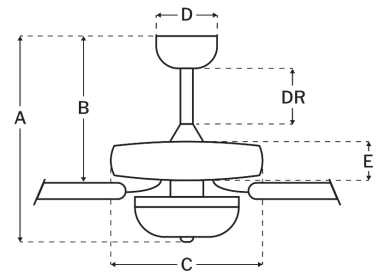

Blade Sweep (in):	60
Downrod Length (in):	4
Height (in):	18.71
Canopy Width (in):	5.51
Product Weight (lbs):	24.8
Lead Wire (in):	76
Carton Length (in):	26.3
Carton Width (in):	12.83
Carton Height (in):	11.34
Carton Cube:	2.22
Carton Weight (lbs):	28.02

Motor

Motor Material:	Silicon Steel
Motor Technology:	AC
Motor Size (mm):	188x20
Mounting Options:	Flat or Angled Ceiling
Motor Type:	3-Speed Reversible
Indoor/Outdoor Rating:	Indoor

Blades

Number of Blades:	5
Blades Included:	Yes
Blade Finish:	Black Walnut/Flat Black
Optional Blade Finishes:	No
Blade Material:	Plywood
Blade Sweep:	60"
Blade Pitch:	12.5

Warranty

Limited Lifetime Warranty

Ceiling Drop Dimensions

A: Total Height w/ 4" Downrod	18.71"
B: Blade to Ceiling Height	10.77"
C: Housing Width	11.56"
D: Canopy Width	5.51"
E: Housing Height	4.54"

Electrical/Lighting