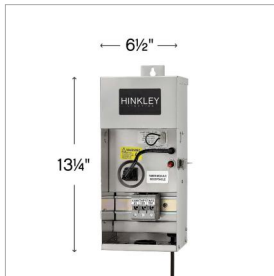

## 0075WSS

75W STANDARD PRO-SERIES  
TRANSFORMER

75W TRANSFORMER

DETAILS	
FINISH:	Stainless Steel
MATERIAL:	Stainless Steel
DIMMABLE:	YES - WITH MLV ON TRANSFORMER PRIMARY

DIMENSIONS	
WIDTH:	6.3"
HEIGHT:	11.5"
DEPTH:	5.5
WEIGHT:	12lb

LIGHT SOURCE	
VOLTAGE:	120v

SHIPPING	
CARTON LENGTH:	18
CARTON WIDTH:	10
CARTON HEIGHT:	8
CARTON WEIGHT:	14

**HINKLEY TRANSFORMERS**  
COMPATIBLE WITH SMART TECHNOLOGY

SMART HOME AUTOMATION KITS	OUTDOOR SMART SWITCH DEVICES
Lutron Caseta Legrand Samsung Smart Things Insteon	GE Wink Plug In TP-Links Smart Plug