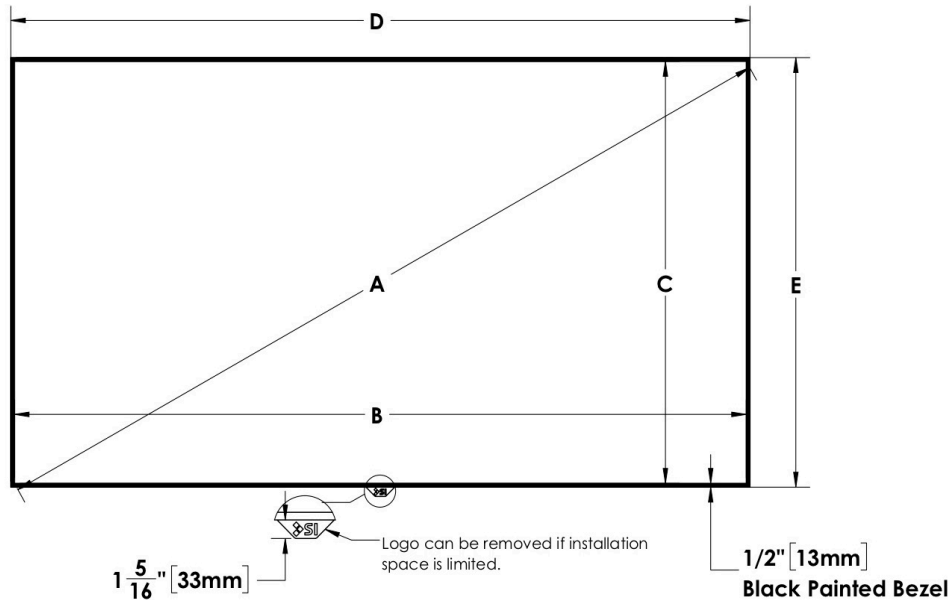

Measurements			Shipping Dims		Options
Diagonal	A	120.0000"	Ship Length	112"	Bezel Color: Black
Width	B	104.5625"	Ship Width	13"	Assembly Option: Un-assembled
Height	C	58.8125"	Ship Height	13"	Number of Mounting Brackets: 2
Total Width	D	105.7500"	Ship Weight	76 lbs.	Mount Style: Wall
Max Height	E	60.0000"			Crate: No
					LED Backlighting: IR Backlight