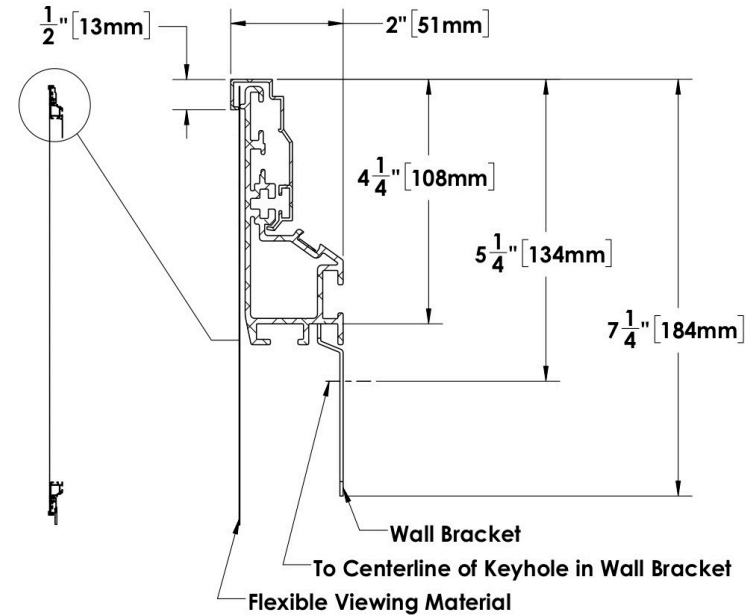

Measurements			Shipping Dims		Options
Diagonal	A	120.0000"	Ship Length	112"	Bezel Color: Black
Width	B	104.5625"	Ship Width	13"	Assembly Option: Un-assembled
Height	C	58.8125"	Ship Height	13"	Number of Mounting Brackets: 2
Total Width	D	105.7500"	Ship Weight	76 lbs.	Mount Style: Wall
Max Height	E	60.0000"			Crate: No
					LED Backlighting: IR Backlight