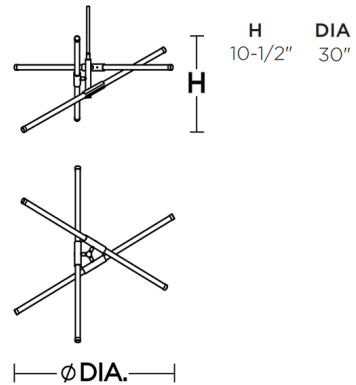

CLICK TO VIEW PRODUCT

Notes: