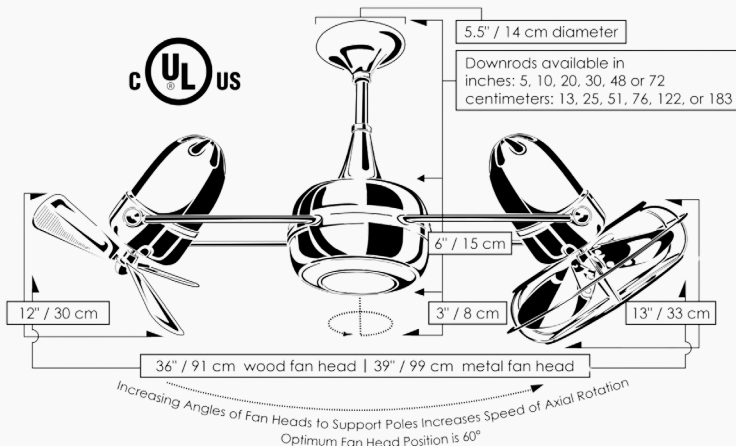

TECHNICAL SPECIFICATIONS

SKU BUILDER

DD-XXXX-XXX
(Model+Finish+Blade)

PRODUCT FEATURES

- AC Motor
- Hand Made
- Wall Control
- Damp Location
- 360° Rotation
- Unipack Shipping
- 29° Optional Slant Mount
- Safety Cage Compatible

FAN FEATURES

Fan Weight 21 lbs   **Voltage** 110 or 220
Downrod Lengths inches: 5, 10, 20, 30, 48, 72
centimeters: 13, 25, 51, 76, 122, 183
Field cuttable, Non-threaded
Downrod Diameter 0.75 inch
Overall Drop 9 inches / 23 cm + downrod length

Fan Diameter

With Wood Blades: 36 inches / 91 cm
With Metal Blades: 39 inches / 99 cm

Fan Blade Diameter

Wood Blade Head: 16 inches / 41 cm
Metal Blade Head: 13 inches / 33 cm

MOTOR FEATURES

Motor Type AC
Ambiance Soothing White Noise
Safety Certification UL / CUL
Warranty Limited Lifetime

DOE MOTOR EFFICIENCY DATA

Guard Options

Wood: No Cage Option
Metal: Safety Cage or Decorative Cage

RPM (Low/High)	CFM/Watt (High)
Wood: 1274 / 1534	Wood: 43
Metal: 598 / 1109	Metal: 22

CFM (Low/High)	Blade Pitch
Wood: 2673 / 3210	Wood: 19°
Metal: 1240 / 2274	Metal: 31°

Watts (High)
Wood: 74.06
Metal: 103.35

STANDARD EQUIPMENT

Downrod 10in / 25cm
Flat Ceiling Canopy

Wall Control
Requires three-wire system

- 3-speed
- Oscillation On/Off

*For more information see accessory page. 132