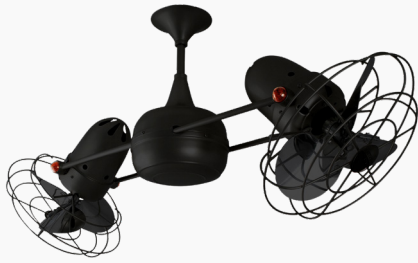

Shown:

DD-BRBR-WD Brushed Brass Finish, with Mahogany Tone Blades

Duplo-Dinamico

Timeless Sophistication and Impeccable Artistry

Duplo-Dinamico's striking design, unmatched in quality and durability, has inspired imitation—but never duplication. The twin fan heads, effortlessly adjustable within 180-degree arcs, create a mesmerizing dance of air circulation, adapting seamlessly to your comfort needs. The steeper the angle, the faster the rotation, offering a balance of dynamic movement and gentle control. More than just a fan, the Duplo-Dinamico enhances the efficiency of heating and cooling, enveloping any space in perfectly balanced airflow. Crafted from cast aluminum, heavy spun, and stamped steel, this statement piece is built to endure—backed by a limited lifetime warranty.

See All Swatches Page 138

TECHNICAL SPECIFICATIONS

SKU BUILDER

DD-XXXX-XXX
(Model+Finish+Blade)

PRODUCT FEATURES

-  AC Motor
-  Hand Made
-  Wall Control
-  Damp Location
-  360° Rotation
-  Unipack Shipping
-  29° Optional Slant Mount
-  Safety Cage Compatible

FAN FEATURES

Fan Weight 21 lbs **Voltage** 110 or 220
Downrod Lengths inches: 5, 10, 20, 30, 48, 72
 centimeters: 13, 25, 51, 76, 122, 183
Field cuttable, Non-threaded
Downrod Diameter 0.75 inch
Overall Drop 9 inches / 23 cm + downrod length

Fan Diameter

With Wood Blades: 36 inches / 91 cm
 With Metal Blades: 39 inches / 99 cm

Fan Blade Diameter

Wood Blade Head: 16 inches / 41 cm
 Metal Blade Head: 13 inches / 33 cm

MOTOR FEATURES

Motor Type AC
Ambiance Soothing White Noise
Safety Certification UL / CUL
Warranty Limited Lifetime