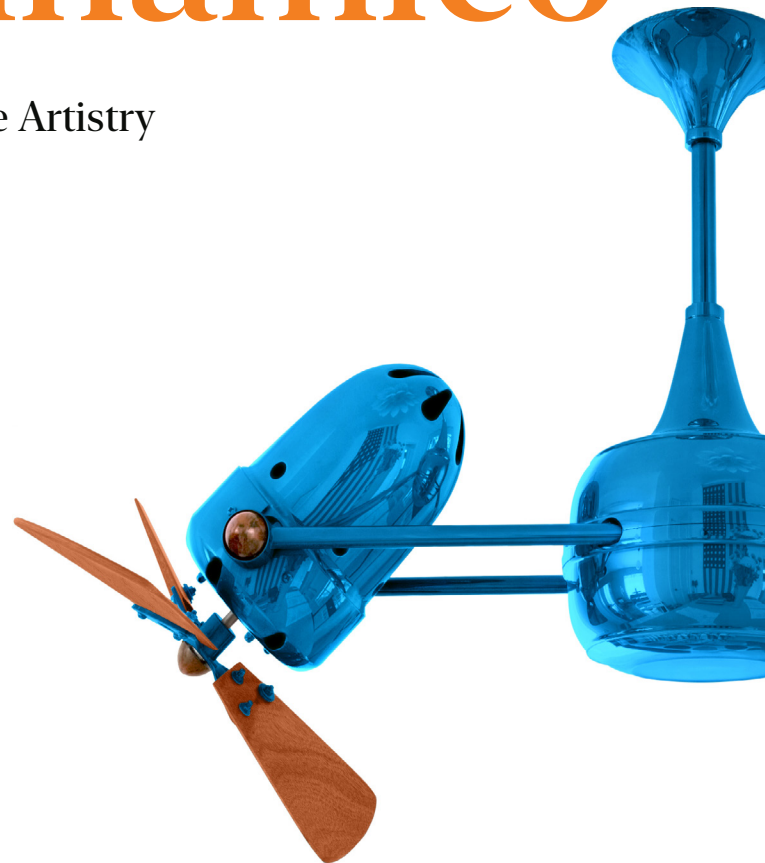

Shown:

DD-BRBR-WD Brushed Brass Finish, with Mahogany Tone Blades

Duplo-Dinamico

Timeless Sophistication and Impeccable Artistry

Duplo-Dinamico's striking design, unmatched in quality and durability, has inspired imitation—but never duplication. The twin fan heads, effortlessly adjustable within 180-degree arcs, create a mesmerizing dance of air circulation, adapting seamlessly to your comfort needs. The steeper the angle, the faster the rotation, offering a balance of dynamic movement and gentle control. More than just a fan, the Duplo-Dinamico enhances the efficiency of heating and cooling, enveloping any space in perfectly balanced airflow. Crafted from cast aluminum, heavy spun, and stamped steel, this statement piece is built to endure—backed by a limited lifetime warranty.

See All Swatches Page 138

TECHNICAL SPECIFICATIONS

SKU BUILDER

DD-XXXX-XXX
(Model+Finish+Blade)

PRODUCT FEATURES

-  AC Motor
-  Hand Made
-  Wall Control
-  Damp Location
-  360° Rotation
-  Unipack Shipping
-  29° Optional Slant Mount
-  Safety Cage Compatible

FAN FEATURES

Fan Weight 21 lbs **Voltage** 110 or 220
Downrod Lengths inches: 5, 10, 20, 30, 48, 72
 centimeters: 13, 25, 51, 76, 122, 183
Field cuttable, Non-threaded
Downrod Diameter 0.75 inch
Overall Drop 9 inches / 23 cm + downrod length

Fan Diameter

With Wood Blades: 36 inches / 91 cm
 With Metal Blades: 39 inches / 99 cm

Fan Blade Diameter

Wood Blade Head: 16 inches / 41 cm
 Metal Blade Head: 13 inches / 33 cm

MOTOR FEATURES

Motor Type AC
Ambiance Soothing White Noise
Safety Certification UL / CUL
Warranty Limited Lifetime