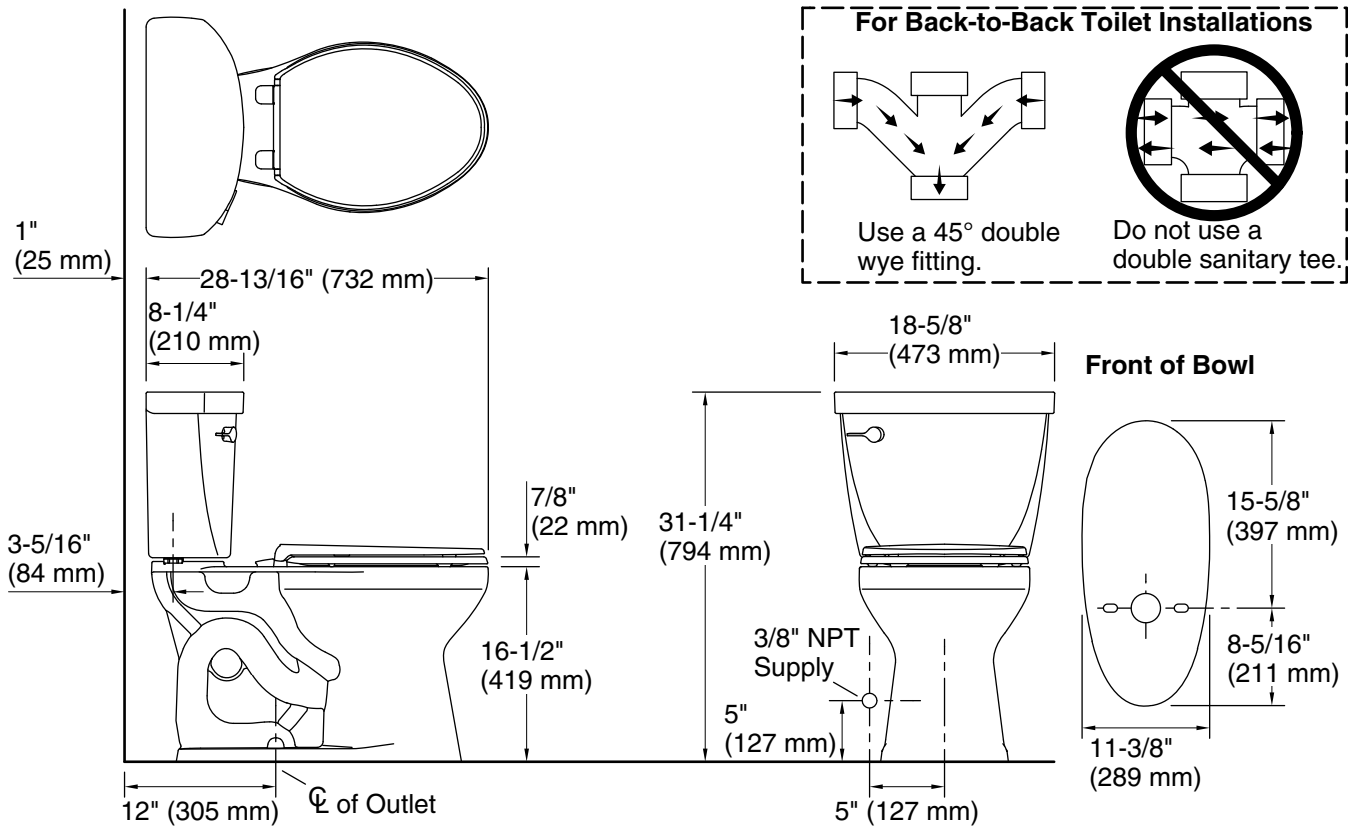

Technical Information

All product dimensions are nominal.

Toilet type:	Floor-mount
Waste Outlet:	Floor
Bowl shape:	Elongated
Flush type:	Revolution 360, AquaPiston
Trap passageway:	2-1/8" (54 mm)
Water surface size:	10-3/8" x 8-1/8" (264 mm x 206 mm)
Rim to water surface:	6-5/8" (168 mm)
Rough-in:	12" (305 mm)
Seat-mounting holes:	5-1/2" (140 mm)

Notes

Install this product according to the installation instructions.

Install this product according to the installation instructions.

ADA, OBC, CSA B651 compliant when installed to the specific requirements of these regulations.

Plumbing codes may require elongated toilets and elongated, open-front seats in public bathrooms.

Accessibility standards may require controls to be located on the open side of the toilet.