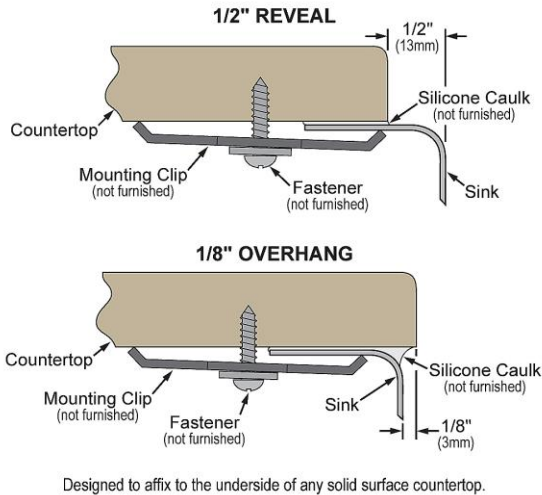

PRODUCT SPECIFICATIONS

Lustertone® Classic Stainless Steel 16" x 18-1/2" x 4-3/8" Single Bowl Undermount ADA Sink. Sink is manufactured from 18 gauge 304 Stainless Steel with a Lustrous Satin finish, Rear Center drain placement, and Bottom only pads.

Installation Type:	Undermount
Material:	304 Stainless Steel
Finish:	Lustrous Satin
Gauge:	18
Sound Deadening:	Bottom only pads
Number of Bowls:	1
Sink Dimensions:	16" x 18-1/2" x 4-3/8"
Bowl 1 Dimensions:	13-1/2" x 16" x 4-3/8"
Drain Size:	3-1/2" (89mm)
Drain Location:	Rear Center
Minimum Cabinet Size:	21"
Mounting Hardware:	Undermount brackets sold separately
Template Included:	Yes
Cutout Template #:	1000001399

Template is available for download at elkay.com. CAD software will be required to open the template.

Installation Profile:

A Century of Tradition and Quality. For more than 100 years, Elkay has been making innovative products and providing exceptional customer care. We take pride in offering plumbing products that make life easier, inspire change and leave the world a better place.

Product Compliance: ADA & ICC A117.1
ASME A112.19.3/CSA B45.4

Sinks are listed by IAPMO® as meeting the applicable requirements of the Uniform Plumbing Code®, International Plumbing Code®, and National Plumbing Code of Canada.

Complies with ADA & ICC A117.1 accessibility requirements when installed according to the requirements outlined in these standards.

- [Clean and Care Manual (PDF)](#)
- [Installation Instructions (PDF) - 1000005239](#)
- [Warranty (PDF)](#)