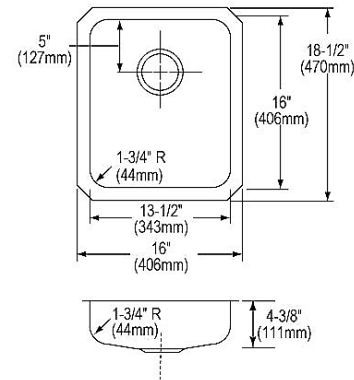

PART: _____ QTY: _____
PROJECT: _____
CONTACT: _____
DATE: _____
NOTES: _____
APPROVAL: _____

In keeping with our policy of continuing product improvement, Elkay reserves the right to change product specifications without notice. Please visit elkay.com for the most current version of Elkay product specification sheets. This specification describes an Elkay product with design, quality, and functional benefits to the user. When making a comparison of other producers' offerings, be certain these features are not overlooked. Latest version of the spec sheet available: <https://www.elkayfiles.com/spec-sheets/ELUHAD131645_spec.pdf>