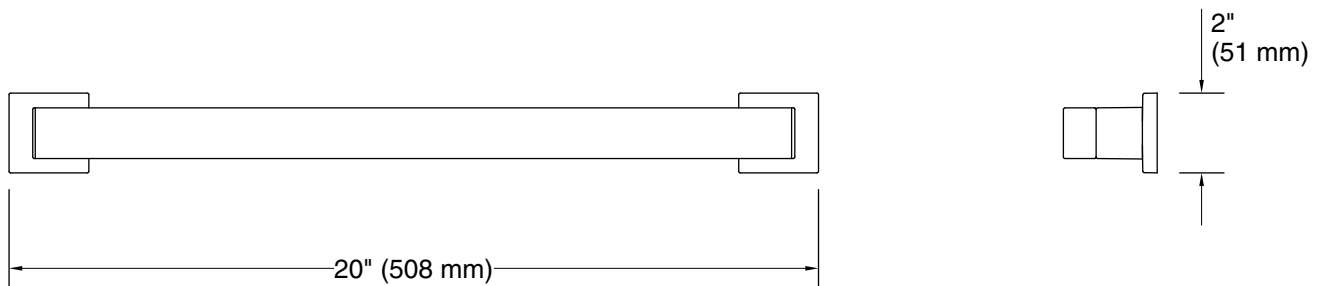

Features

- 18" (457 mm) bar
- Provides minimum 300 lb load capacity
- Coordinates with other products in the Square collection

Material

- Premium metal construction for durability and reliability
- KOHLER finishes resist corrosion and tarnishing

Technical Information

All product dimensions are nominal.

Material: Zinc, Stainless Steel

Notes

Install this product according to the installation instructions.

WARNING: Risk of personal injury. The wall plates on the grab bar must be mounted to a brace between the wall studs. This will ensure that the weight of the user is adequately supported.