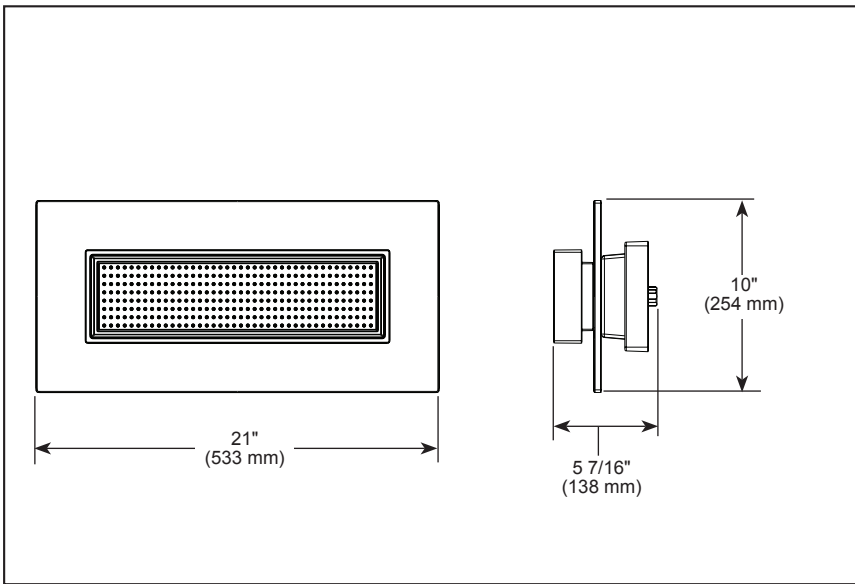

BRIZO®

SHOWER HEAD

- Frank Lloyd Wright® Bath Collection by Brizo®
- Ceiling Mount Shower Head
- LED Light Above Shower Head

81422-▲
81422-▲-2.5
81422-▲TK
81422-▲TK-2.5

STANDARD SPECIFICATIONS

- Max flow rate 1.75 gpm at 80 psi, 6.6 L/min @ 550 kPa (81422-▲, 81422-▲TK)
- Max flow rate 2.5 gpm at 80 psi, 9.5 L/min @ 550 kPa (81422-▲-2.5, 81422-▲TK-2.5)
- TK models have wood accents

WARRANTY

- Parts and Finish – Lifetime limited warranty; or for commercial purchasers, 10 years for multi-family residential (apartments and condominiums) and 5 years for all other commercial uses, in each case from the date the product is received by the original purchaser or their authorized representative (installation contractor, etc.).
- Please go to www.brizo.com for the complete details of our limited warranty.

COMPLIES WITH:

- ASME A112.18.1 / CSA B125.1
- EPA WaterSense® - Applies to 81406-▲ only

RP101819
Replacement Filter Gasket

▲ Designate proper finish suffix

Brizo Kitchen & Bath Company reserves the right (1) to make changes in specifications and materials, and (2) to change or discontinue models, both without notice or obligation. Dimensions are for reference only. See current full-line price book or www.brizo.com for finish options and product availability.

BSP-B-81422 Rev. D

Brizo Kitchen & Bath Faucet Company

55 E. 111th Street, Carmel, IN 46280
350 South Edgeware Road, St. Thomas, ON N5P 4L1
© 2025 Brizo Kitchen & Bath Faucet Company