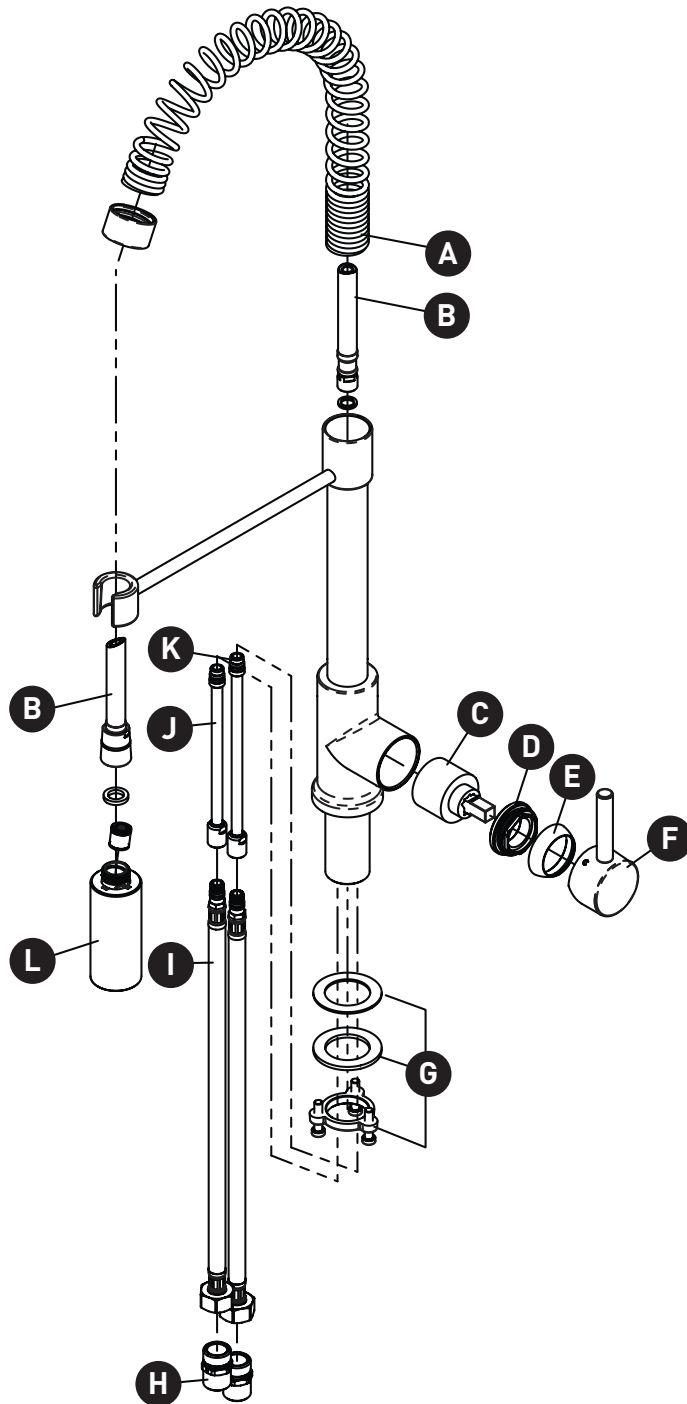

ORDER BY PART NUMBER

ILLUSTRATED PARTS

R7521

Lux™

Pre-Rinse Chef-Style Kitchen Faucet

ID	Kit Number
*A	R935527
B	R935529SS
C	R946031
D	R935508
E	R935507
*F	R935510SS
G	R9403277
H	R935542
I	R935515
J	N/A
K	N/A
*L	R9355091SS