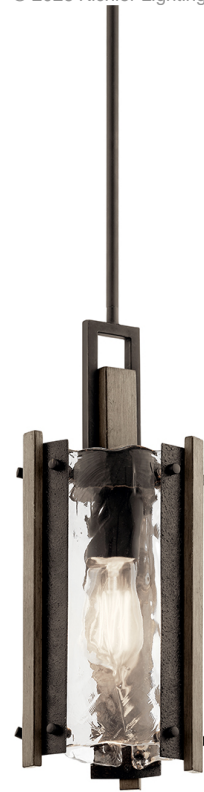

SPECIFICATIONS

Certifications/Qualifications	
Prop65	No
DarkSky Approved	No
Location Rating	Dry kichler.com/warranty
Dimensions	
Height	17.25"
Overall Height	55"
Weight	11.46 LBS
Canopy Width	5"
Canopy Depth	0.8"
Electrical	
Input Voltage	120 V
Light Source	
Light Source	Bulb
Lamp Included	Not Included
# Of Bulbs/LED Modules	1
Max Or Nominal Watt	100 W
Lamp Type	A19
Socket Type	E26 (Medium)
Dimmable	Yes
Dimmable Notes	Dimmable when used with dimmer switch (sold separately); when using LED bulbs, see bulb manufacturer dimming specifications.

Mounting/Installation	
Interior/Exterior	Interior Product
Mounting Weight	6.75 LBS
Modular	No
Lead Wire Length	120

FIXTURE ATTRIBUTES

Housing/Glass	
Primary Material	Steel
Shade Included	No

Product/Ordering Information	
SKU	43898OZ
Finish	Olde Bronze
UPC	783927529327

Finishes

 Olde Bronze

ALSO IN THIS FAMILY

43895OZ

43896OZ