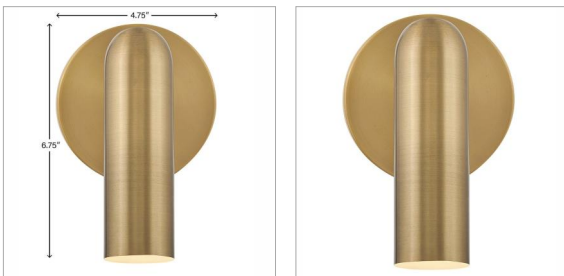

DAX

32372HB

SMALL ADJUSTABLE LED SCONCE

Slim and sleek, Dax is a streamlined integrated LED design. Available in either Heritage Brass or Black finish options, its petite size offers powerful lighting. The contemporary silhouette easily enhances any space with a dash of modern flair.

DETAILS	
FINISH:	Heritage Brass
MATERIAL:	Steel
DIMMABLE:	YES - CL TYPE DIMMER (SSL7A)

DIMENSIONS	
WIDTH:	4.8"
HEIGHT:	6.8"
WEIGHT:	1.5lb
BACK PLATE:	4.75" Dia.
EXTENSION:	7"
TOP TO OUTLET:	2.75"

LIGHT SOURCE	
LIGHT SOURCE:	Integrated LED
LED NAME:	LESF-2
WATTAGE:	8.50w LED *Included
VOLTAGE:	120v
LUMENS:	600
CRI:	90
INCANDESCENT EQUIVALENCY:	1 x 50w
DIMMABLE:	YES - CL TYPE DIMMER (SSL7A)

SHIPPING	
CARTON LENGTH:	9.3
CARTON WIDTH:	7.5
CARTON HEIGHT:	6.9
CARTON WEIGHT:	2

PRODUCT DETAILS:

- Invisimount hardware is hidden on the backplate for a clean silhouette
- Dry Rated
- Includes a convenient on/off switch
- LED components carry a 5-year limited warranty
- Bold silhouette with dramatic details creates a modern statement
- Energy-efficient integrated LED - safer for the environment and low maintenance