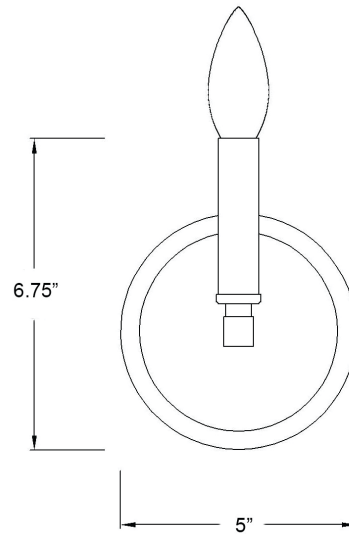

## SAWYER 1-LIGHT WALL SCONCE

<b>Description:</b>	Sawyer 1-Light Wall Sconce
<b>Finish:</b>	Matte Black
<b>Dimensions:</b>	5" W x 6-3/4" H x 4" ext. Height on Center: 4-1/4"
<b>Bulbs:</b>	1-60w Cand.
<b>Installed Weight:</b>	0.85 lbs.
<b>Certification:</b>	cUL / damp location

<b>Material:</b>	Steel
<b>Shades:</b>	NA
<b>Glass:</b>	NA
<b>Back Plate Dimensions:</b>	5" Dia.
<b>Chain/Wire:</b>	NA
<b>Additional Finishes:</b>	Satin nickel