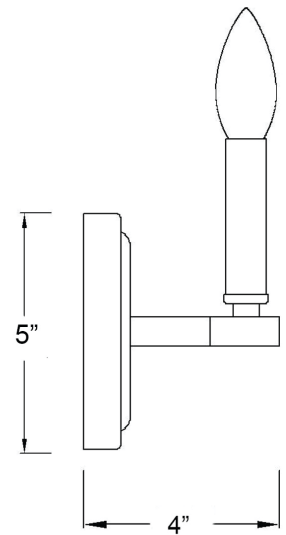

# IN41153BK

## SAWYER 1-LIGHT WALL SCONCE

<b>Description:</b>	Sawyer 1-Light Wall Sconce
<b>Finish:</b>	Matte Black
<b>Dimensions:</b>	5" W x 6-3/4" H x 4" ext. Height on Center: 4-1/4"
<b>Bulbs:</b>	1-60w Cand.
<b>Installed Weight:</b>	0.85 lbs.
<b>Certification:</b>	cUL / damp location

<b>Material:</b>	Steel
<b>Shades:</b>	NA
<b>Glass:</b>	NA
<b>Back Plate Dimensions:</b>	5" Dia.
<b>Chain/Wire:</b>	NA
<b>Additional Finishes:</b>	Satin nickel