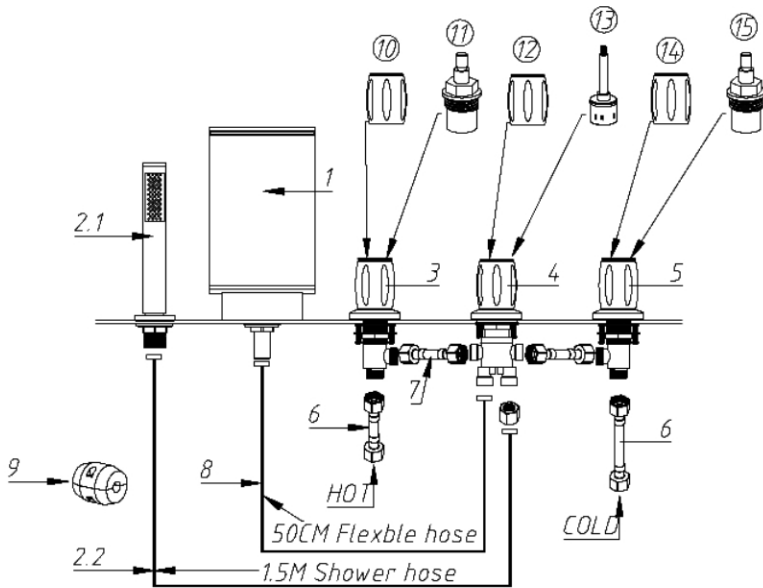

MAIDSTONE

www.MaidstoneSupply.com

Contemporary Rim Mount Tub Faucet Part No: 121-CD1

Accessory List

Part Name	Part No.
1、 Spout	04701
2.1 Hand shower	8208R
2.2 1.5M Hose M15X1-G1/2	30102. 2
3、 Faucet body-1	04703
4、 Faucet body-2	04704
5、 Faucet body-3	04705
6、 Diveter hoses 60cm*2	04706
7、 Inlet hoses 30cm*2	04707
8、 Outlet hoses 50cm*1	04708
9、 Gravity ball	30104
10、 Zinc handle	04710
11、 Fast open caridge	HQ1299L
12、 Zinc handle	04712
13、 Diverter caridge	HS8309C
14、 Zinc handle	04714
15、 Fast open caridge	HQ1299R

Note: Rough-in dimensions may vary +/- 1/2" and are subject to change. No responsibility is assumed by Maidstone.