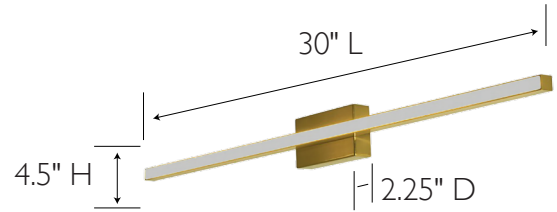

Arwyn LED Vanity Light  
Satin Gold

SPECIFICATIONS

MOUNTING:	Wall Mount	LED BRIGHTNESS (LUMENS):	1100
SLOPED CEILING ADAPTABLE:	N/A	LED COLOR CORRELATED TEMPERATURE (CCT):	3000K
LAMP TYPE 1:	Integrated 20W LED	LED COLOR RENDERING INDEX (CRI):	80
BULB INCLUDED:	N/A	LED EFFICACY:	55
WATTS PER BULB:	20W	LED AVERAGE RATED LIFE:	50000h
TOTAL WATTAGE:	20W	ENERGY EFFICIENT:	Yes
DIMMABLE:	Yes	LIGHTING AMPS:	.17
MATERIAL CONSTRUCTION:	Steel, Aluminum & Polyvinyl Chloride	VOLTAGE:	120V
ASSEMBLED DIMENSIONS:	4.5" H x 30" L x 2.25" D		
WEIGHT:	.94 lbs.		
BACKPLATE DIMENSIONS:	4.5" H x 4.5" L x 1.58" D		
CANOPY/PLATE DIMENSIONS:	N/A		
GLASS/SHADE DIMENSIONS:	N/A		
GLASS/SHADE MATERIAL:	Acrylic		
GLASS/SHADE TYPE:	Frosted		
GLASS/SHADE COLOR:	White		