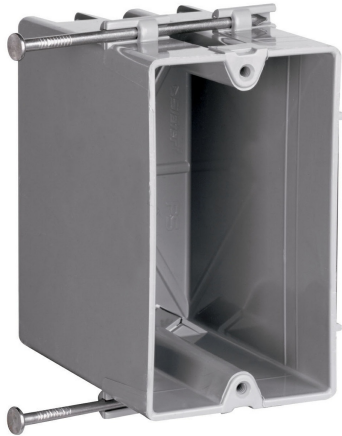

Pass and Seymour
Switch and Outlet Box
Part No. P122R

This single-gang, deep switch and outlet box features captive mounting nails, threaded mounting holes, and two quick entries on each end. Durable and impact-resistant, this thermoplastic box contains innovative extras that cuts installation time. Extra deep for dimmers, GFCIs and thermostats, yet suitable for 2x4 construction. Qty 100

Features & Benefits

Constructed of tough, impact-resistant thermoplastic
Cuts installation time with quick entries
Extra deep for dimmers, GFCIs and thermostats

Captive mounting nails on each end
Threaded mounting holes

Specifications

General Info

Product Line	Pass & Seymour	Color	Gray
UPC Number	785007215069	Country Of Origin	United States
Construction	Thermoplastic	Standard	UL Listed

Dimensions

Cubic Capacity 22 in³

Additional Information