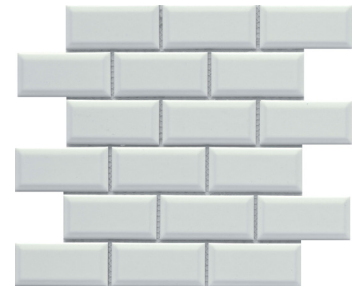

Taupe Fan

White Fan

Dove Beveled 2"x4"

Gray Beveled 2"x4"

Taupe Beveled 2"x4"

White Beveled 2"x4"

Sizes			
	11" x 12"	10" x 11"	10" x 11"
Thickness	7.1mm	7.1mm	7.1mm
Testing	Shade Variation Rating		
Results*	V2		