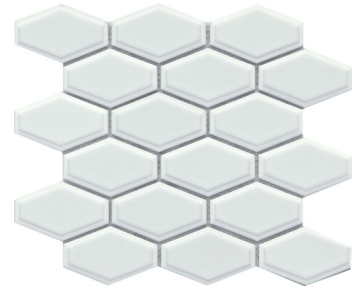

REWARD™

Glazed Porcelain Mosaic

Dove Beveled Hex

Gray Beveled Hex

Taupe Beveled Hex

White Beveled Hex

Dove Fan

Gray Fan

Taupe Fan

White Fan

Dove Beveled 2"x4"

Gray Beveled 2"x4"

Taupe Beveled 2"x4"

White Beveled 2"x4"

Sizes			
	11" x 12"	10" x 11"	10" x 11"
Thickness	7.1mm	7.1mm	7.1mm
Testing	Shade Variation Rating		
Results*	V2		