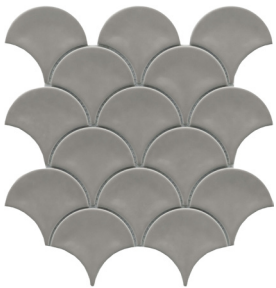

Reward™ porcelain tile celebrates geometric shapes with classic elongated hexagons, bricks and curvy fish scales. Even in simplicity, these tiles are styled to make a signature and durable moment for those investing in their next home renovation or design project.

REWARD™

Glazed Porcelain Mosaic

Dove Beveled Hex

Gray Beveled Hex

Taupe Beveled Hex

White Beveled Hex

Dove Fan

Gray Fan

Taupe Fan

White Fan

Dove Beveled 2"x4"

Gray Beveled 2"x4"

Taupe Beveled 2"x4"

White Beveled 2"x4"

Sizes			
	11" x 12"	10" x 11"	10" x 11"
Thickness	7.1mm	7.1mm	7.1mm
Testing	Shade Variation Rating		
Results*	V2		