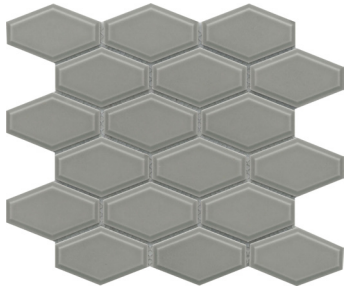

Reward™ porcelain tile celebrates geometric shapes with classic elongated hexagons, bricks and curvy fish scales. Even in simplicity, these tiles are styled to make a signature and durable moment for those investing in their next home renovation or design project.

REWARD™

Glazed Porcelain Mosaic

Dove Beveled Hex

Gray Beveled Hex

Taupe Beveled Hex

White Beveled Hex

Dove Fan

Gray Fan

Taupe Fan

White Fan

Dove Beveled 2"x4"

Gray Beveled 2"x4"

Taupe Beveled 2"x4"

White Beveled 2"x4"

Sizes			
	11" x 12"	10" x 11"	10" x 11"
Thickness	7.1mm	7.1mm	7.1mm
Testing	Shade Variation Rating		
Results*	V2		