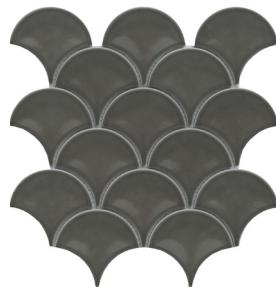

Reward™ porcelain tile celebrates geometric shapes with classic elongated hexagons, bricks and curvy fish scales. Even in simplicity, these tiles are styled to make a signature and durable moment for those investing in their next home renovation or design project.

REWARD™

Glazed Porcelain Mosaic

Dove Beveled Hex

Gray Beveled Hex

Taupe Beveled Hex

White Beveled Hex

Dove Fan

Gray Fan

Taupe Fan

White Fan

Dove Beveled 2"x4"

Gray Beveled 2"x4"

Taupe Beveled 2"x4"

White Beveled 2"x4"

Sizes			
	11" x 12"	10" x 11"	10" x 11"
Thickness	7.1mm	7.1mm	7.1mm
Testing	Shade Variation Rating		
Results*	V2		