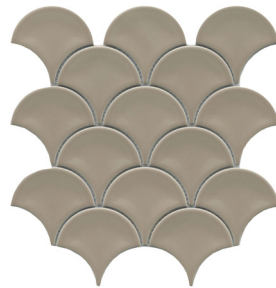

Reward™ porcelain tile celebrates geometric shapes with classic elongated hexagons, bricks and curvy fish scales. Even in simplicity, these tiles are styled to make a signature and durable moment for those investing in their next home renovation or design project.

REWARD™

Glazed Porcelain Mosaic

Dove Beveled Hex

Gray Beveled Hex

Taupe Beveled Hex

White Beveled Hex

Dove Fan

Gray Fan

Taupe Fan

White Fan

Dove Beveled 2"x4"

Gray Beveled 2"x4"

Taupe Beveled 2"x4"

White Beveled 2"x4"

Sizes			
	11" x 12"	10" x 11"	10" x 11"
Thickness	7.1mm	7.1mm	7.1mm
Testing	Shade Variation Rating		
Results*	V2		