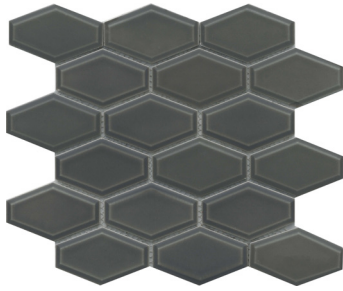

Reward™ porcelain tile celebrates geometric shapes with classic elongated hexagons, bricks and curvy fish scales. Even in simplicity, these tiles are styled to make a signature and durable moment for those investing in their next home renovation or design project.

REWARD™

Glazed Porcelain Mosaic

Dove Beveled Hex

Gray Beveled Hex

Taupe Beveled Hex

White Beveled Hex

Dove Fan

Gray Fan

Taupe Fan

White Fan

Dove Beveled 2"x4"

Gray Beveled 2"x4"

Taupe Beveled 2"x4"

White Beveled 2"x4"

Sizes			
	11" x 12"	10" x 11"	10" x 11"
Thickness	7.1mm	7.1mm	7.1mm
Testing	Shade Variation Rating		
Results*	V2		