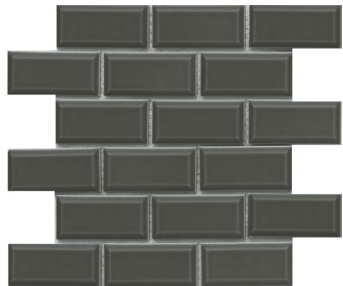

Reward™ porcelain tile celebrates geometric shapes with classic elongated hexagons, bricks and curvy fish scales. Even in simplicity, these tiles are styled to make a signature and durable moment for those investing in their next home renovation or design project.

REWARD™

Glazed Porcelain Mosaic

Dove Beveled Hex

Gray Beveled Hex

Taupe Beveled Hex

White Beveled Hex

Dove Fan

Gray Fan

Taupe Fan

White Fan

Dove Beveled 2"x4"

Gray Beveled 2"x4"

Taupe Beveled 2"x4"

White Beveled 2"x4"

Sizes			
	11" x 12"	10" x 11"	10" x 11"
Thickness	7.1mm	7.1mm	7.1mm
Testing	Shade Variation Rating		
Results*	V2		