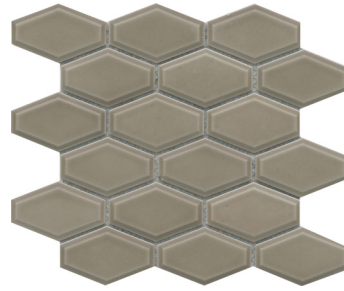

REWARD™

Glazed Porcelain Mosaic

Dove Beveled Hex

Gray Beveled Hex

Taupe Beveled Hex

White Beveled Hex

Dove Fan

Gray Fan

Taupe Fan

White Fan

Dove Beveled 2"x4"

Gray Beveled 2"x4"

Taupe Beveled 2"x4"

White Beveled 2"x4"

Sizes			
	11" x 12"	10" x 11"	10" x 11"
Thickness	7.1mm	7.1mm	7.1mm
Testing	Shade Variation Rating		
Results*	V2		