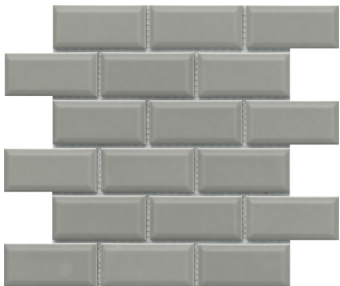

Reward™ porcelain tile celebrates geometric shapes with classic elongated hexagons, bricks and curvy fish scales. Even in simplicity, these tiles are styled to make a signature and durable moment for those investing in their next home renovation or design project.

REWARD™

Glazed Porcelain Mosaic

Dove Beveled Hex

Gray Beveled Hex

Taupe Beveled Hex

White Beveled Hex

Dove Fan

Gray Fan

Taupe Fan

White Fan

Dove Beveled 2"x4"

Gray Beveled 2"x4"

Taupe Beveled 2"x4"

White Beveled 2"x4"

Sizes			
	11" x 12"	10" x 11"	10" x 11"
Thickness	7.1mm	7.1mm	7.1mm
Testing	Shade Variation Rating		
Results*	V2		