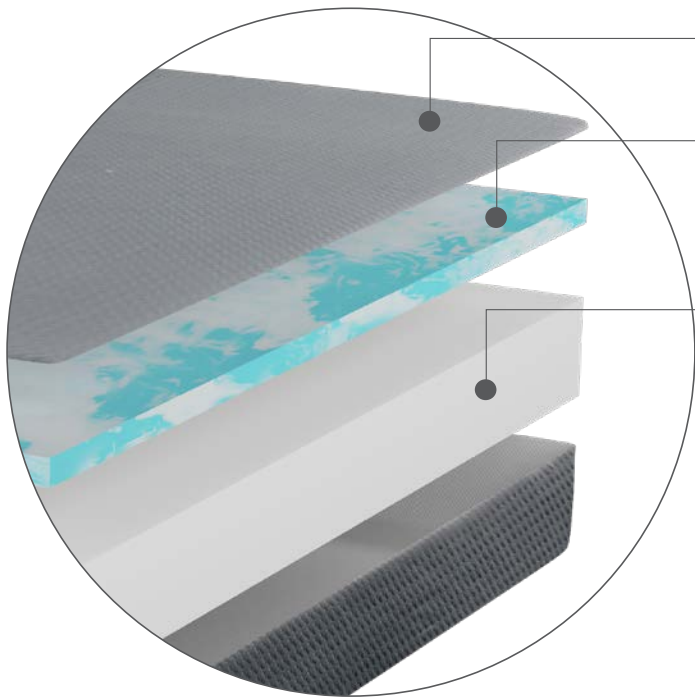

SUPPORT YOU CAN COUNT ON

Certified Safe Materials

Crafted without fiberglass, this mattress offers a safe, irritation-free sleep environment. Its CertiPUR-US Certified Foams meet strict standards for low emissions and chemical safety, promoting clean indoor air quality

Durable, Quilted Cover

The 100% polyester cover is quilted with fire-retardant cotton, creating a soft, cushioned surface that protects the mattress and extends its lifespan

Convenient Sizing and Warranty

Fits uniquely sized RV bed frames and have a 10-year warranty. Each mattress ships compressed and comes with 1-year compression guarantee

Deluxe Knit Cover

Soft, breathable fabric designed for everyday comfort

2" Gel-Infused Flex Foam

Pressure-relieving liquid gel foam contours to your body while staying cooler and more responsive than traditional memory foam

6" High-Density Support Base

Firm, supportive foundation provides long-lasting durability and spinal alignment