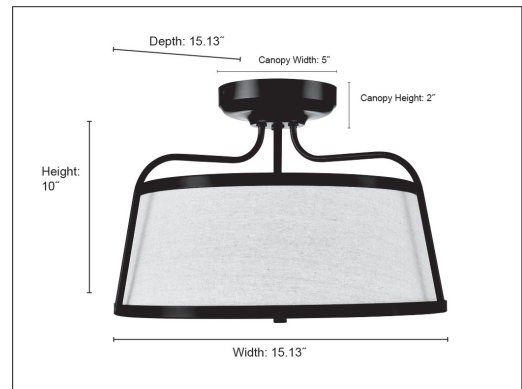

78201 MB

Millennium Lighting
105 Declaration Drive
McDonough, GA 30253
www.millenniumlighting.com