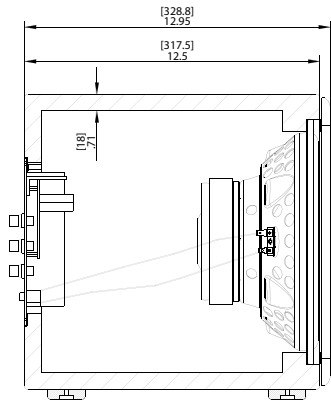

SUBR10

SUBR10
Speaker Type: Powered Subwoofer
Woofer: 10" Fiber Cone
Impedance: 3.7 ohms
Voice Coil: 2" AVS Copper-Wound
Finish Dimensions: 12.5" (317.5) x 12.8" (325.12) x 12.9" (328.8)

Power: 230 watts
Freq. Response: 26-200 Hz
Phase: 0-180