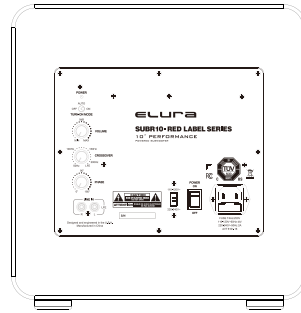

SUBR10

SUBR10
Speaker Type: Powered Subwoofer
Woofer: 10" Fiber Cone
Impedance: 3.7 ohms
Voice Coil: 2" AVS Copper-Wound
Finish Dimensions: 12.5" (317.5) x 12.8" (325.12) x 12.9" (328.8)

Power: 230 watts
Freq. Response: 26-200 Hz
Phase: 0-180