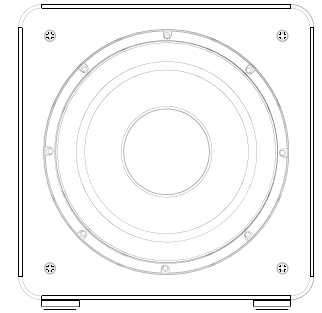

SUBR10

SUBR10
Speaker Type: Powered Subwoofer
Woofer: 10" Fiber Cone
Impedance: 3.7 ohms
Voice Coil: 2" AVS Copper-Wound
Finish Dimensions: 12.5" (317.5) x 12.8" (325.12) x 12.9" (328.8)

Power: 230 watts
Freq. Response: 26-200 Hz
Phase: 0-180