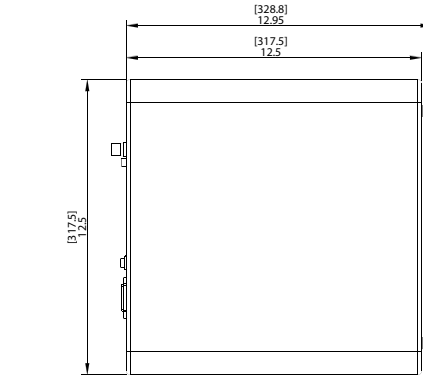

SUBR10

SUBR10
Speaker Type: Powered Subwoofer
Woofer: 10" Fiber Cone
Impedance: 3.7 ohms
Voice Coil: 2" AVS Copper-Wound
Finish Dimensions: 12.5" (317.5) x 12.8" (325.12) x 12.9" (328.8)

Power: 230 watts
Freq. Response: 26-200 Hz
Phase: 0-180