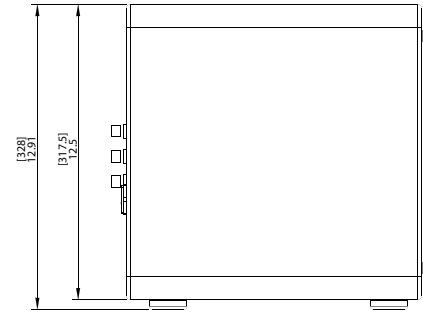

SUBR10

SUBR10
Speaker Type: Powered Subwoofer
Woofer: 10" Fiber Cone
Impedance: 3.7 ohms
Voice Coil: 2" AVS Copper-Wound
Finish Dimensions: 12.5" (317.5) x 12.8" (325.12) x 12.9" (328.8)

Power: 230 watts
Freq. Response: 26-200 Hz
Phase: 0-180