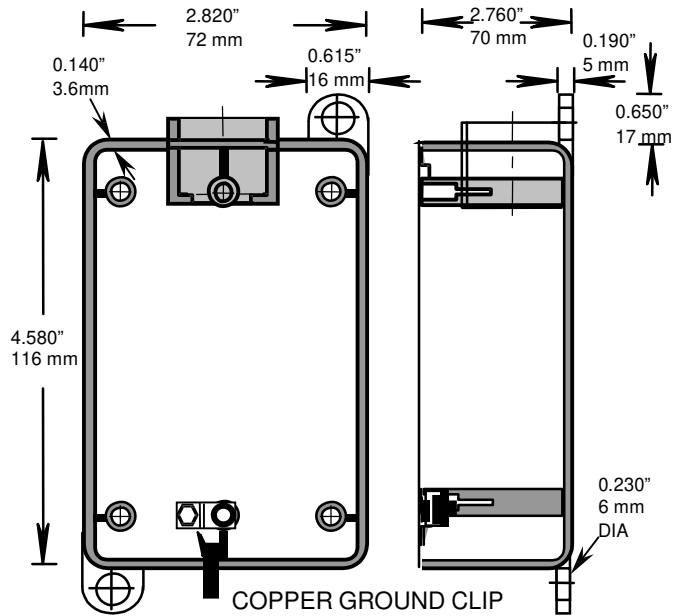

RIGID PVC CONDUIT FITTINGS

**FDS101520 SINGLE GANG DEEP BOXES,
077299**

**ISSUE DATE:
DATE D'EMISSION: 2003 01 15**

**SUPERCEDES:
REPLACE: 2002 09 30**

2

COMPONENTS

DESCRIPTION	PART NUMBER	SIZE	QUANTITY
REGULAR INSERT	072537	6-32	5
COLLAR INSERT	072536	6-32	1
REDUCER BUSHINGS	097554	3/4 X 1/2	1
REDUCER BUSHINGS	097979	1 X 3/4	1
SCREW(HEXHEAD COMB)WITH GROUND CLIP	072512	10-32 X 5/16	1