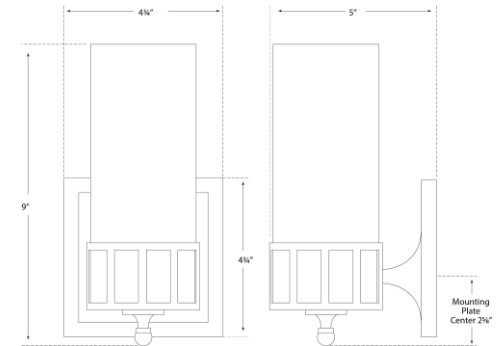

TEAR SHEET

Openwork Single Sconce

Item # SS 2011BZ-FG

Designer: Visual Comfort

Height: 9"

Width: 4.75"

Extension: 5"

Backplate: 4.75" Square

Finishes: BZ

Glass Options: FG

Socket: E26 Keyless

Wattage: 60 T10

Weight: 3 Pounds

VISUAL COMFORT & Co.