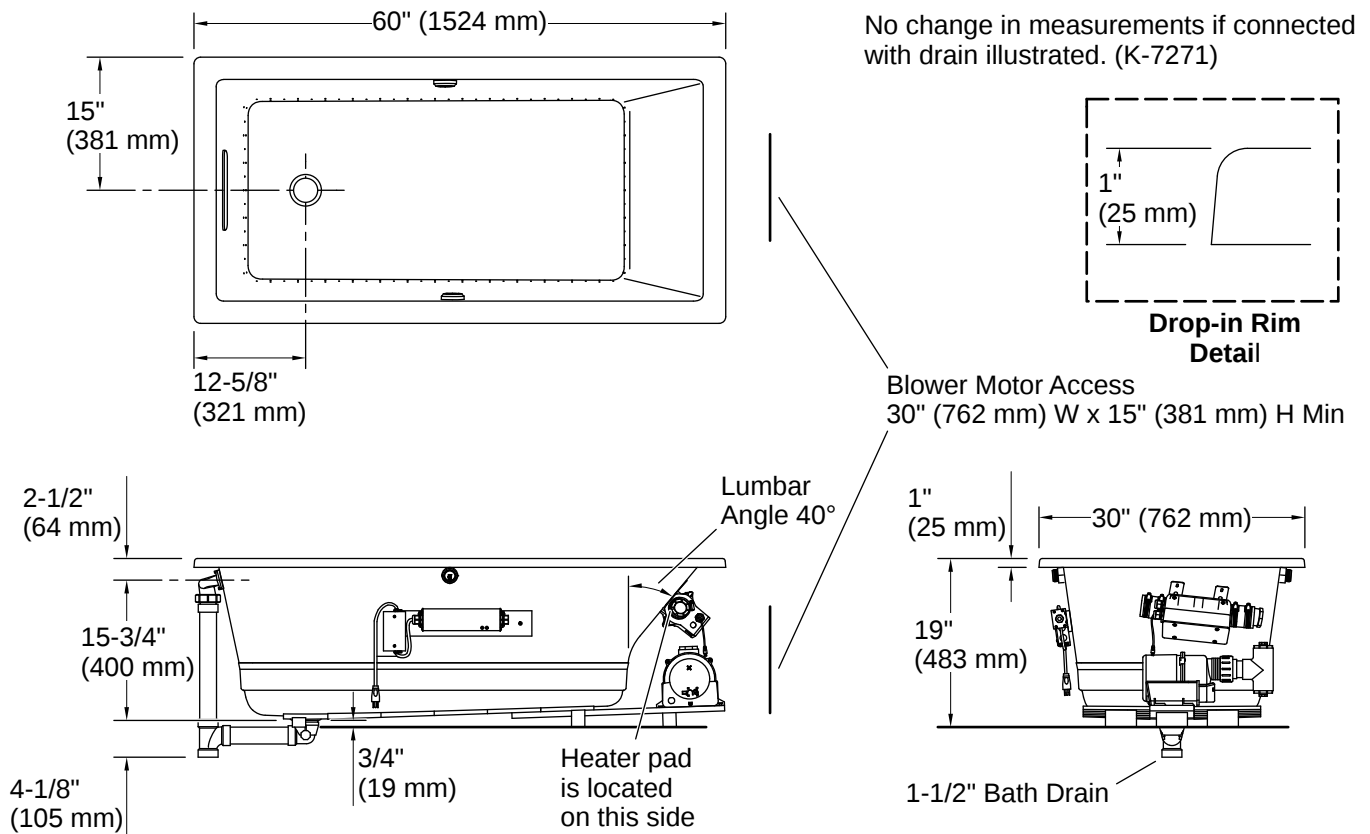

Installation

- Drop-in or undermount
- Reversible drain
- Requires Clearflo slotted overflow bath drain (sold separately)

Installation Notes

Install this product according to the installation instructions.

Measure your actual product for rough-in details.

The hot water supply should be 70% of the capacity of the bath or greater. Installations will vary.

ADA compliant when installed to the specific requirements of these regulations.