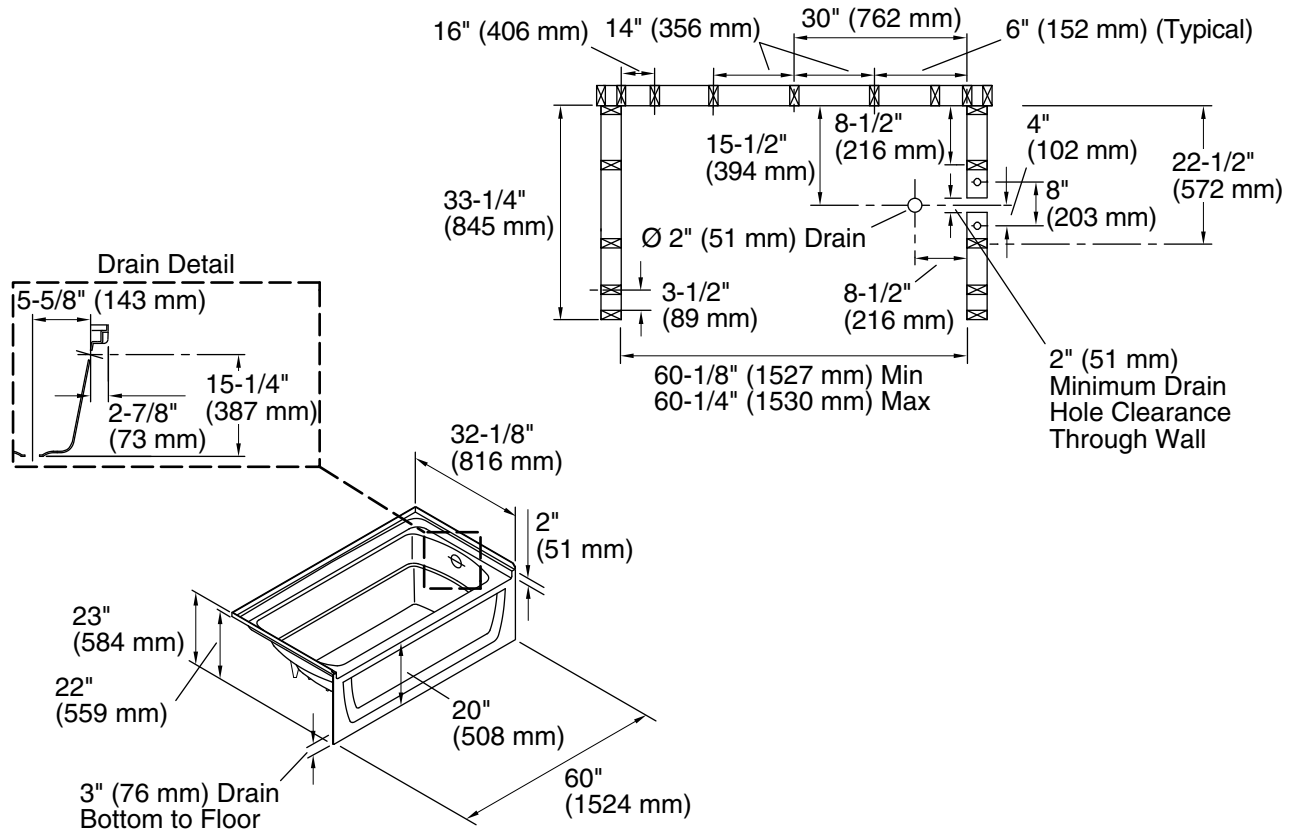

Ensemble™

60" x 32" Vikrell® bath, right above-floor drain
71121122

Features

- 20" apron
- Compatible with tile
- 3" (76 mm) drain-to-floor clearance for above-floor drain installation
- Extra-deep bathing well for added comfort
- Durable high-gloss finish provides a smooth, shiny surface that is easy to clean
- 20" (508 mm) bath depth (floor to top of threshold)

Material

- Made from solid Vikrell® material for strength, durability, and lasting beauty

Installation

- Alcove
- Right drain

Recommended Products/Accessories

- K-23726 Drain treatment
- 71324100 60" x 32" Vikrell® bath/shower wall set
- 71424100 60" x 32" Vikrell® bath/shower wall set
- 71524100 60" x 32" Vikrell® bath/shower wall set
- 71224100 60" x 32" Vikrell® bath/shower wall set

Available Colors/Finishes

Color tiles intended for reference only.

Color	Code	Description
-------	------	-------------

	0	White
---	---	-------

Technical Information

All product dimensions are nominal.

Drain location:	Right
Basin area, bottom:	42" x 20" (1067 mm x 508 mm)
Basin area, top:	54" x 26" (1372 mm x 660 mm)
Water depth:	13" (330 mm)
Water capacity:	51 gal (193.1 L)
Minimum flat for door:	3" (76 mm)
Maximum door width:	57-11/16" (1465 mm)