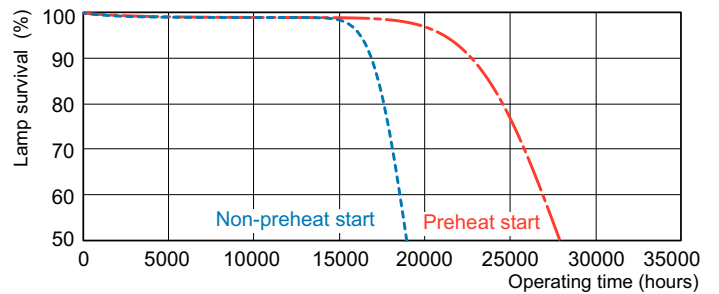

Dimensional drawing

TL5 HE F28T5/841 HE Alto

Product	D (max)	A (max)	B (max)	B (min)	C (max)
28W/841 Min Bipin T5 HE	17 mm	1149.0 mm	1156.1 mm	1153.7 mm	1163.2 mm
ALTO UNP/40					

Photometric data

Lifetime