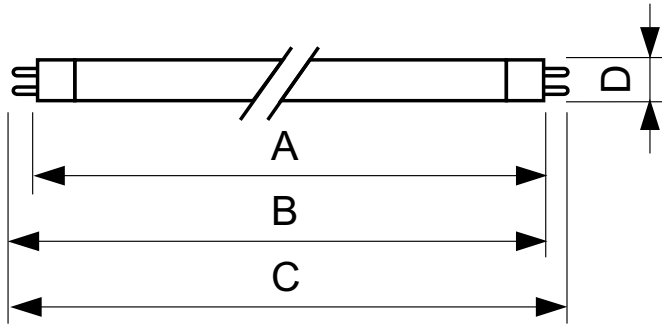

T5 Standard

Product Data

Order product name	28W/841 Min Bipin T5 HE ALTO UNP/40
EAN/UPC - Product	046677230869
Order code	927990684022
Numerator - Quantity Per Pack	1

Numerator - Packs per outer box	40
Material Nr. (12NC)	927990684022
Net Weight (Piece)	104.500 g
ILCOS Code	FDH-28/40/1B-L/P-G5-16/1150

Dimensional drawing

TL5 HE F28T5/841 HE Alto

Product	D (max)	A (max)	B (max)	B (min)	C (max)
28W/841 Min Bipin T5 HE	17 mm	1149.0 mm	1156.1 mm	1153.7 mm	1163.2 mm
ALTO UNP/40					

Photometric data

Lifetime