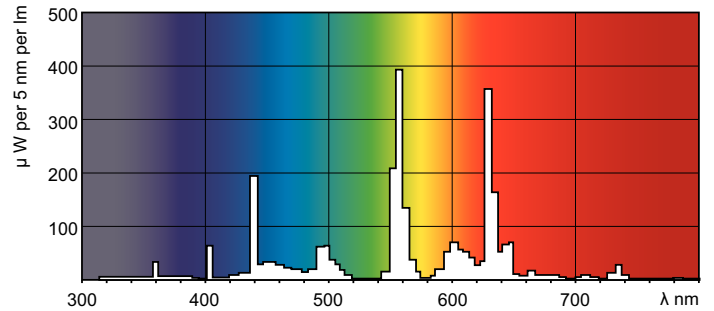

Photometric data