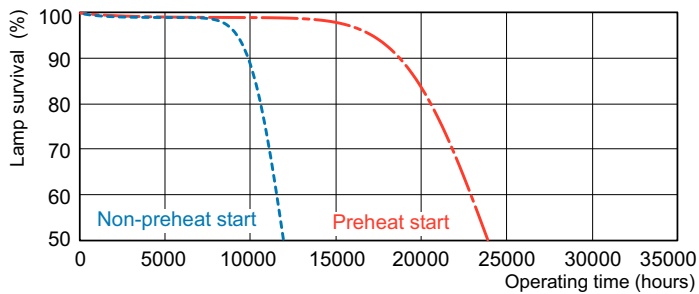

Dimensional drawing

TL5 HE F28T5/841 HE Alto

Product	D (max)	A (max)	B (max)	B (min)	C (max)
28W/841 Min Bipin T5 HE	17 mm	1149.0 mm	1156.1 mm	1153.7 mm	1163.2 mm
ALTO UNP/40					

Photometric data

Lifetime