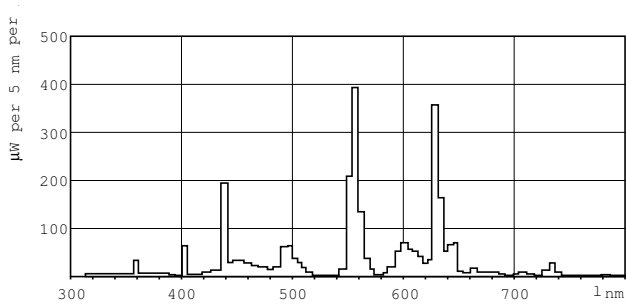

T5 Standard

Product Data

Order product name	28W/841 Min Bipin T5 HE ALTO UNP/40
EAN/UPC - Product	046677230869
Order code	927990684022
Numerator - Quantity Per Pack	1

Numerator - Packs per outer box	40
Material Nr. (12NC)	927990684022
Net Weight (Piece)	104.500 g
ILCOS Code	FDH-28/40/1B-L/P-G5-16/1150

Dimensional drawing

TL5 HE F28T5/841 HE Alto

Product	D (max)	A (max)	B (max)	B (min)	C (max)
28W/841 Min Bipin T5 HE	17 mm	1149.0 mm	1156.1 mm	1153.7 mm	1163.2 mm
ALTO UNP/40					

Photometric data

Lifetime