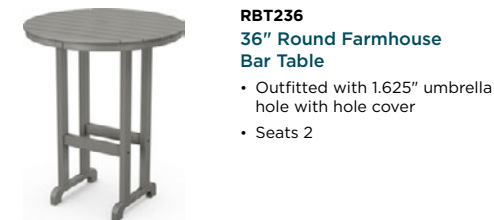

FBT3772
Farmhouse 37" x 72" Bar Table

- Outfitted with 1.625" umbrella hole with hole cover
- Seats 6

RBT236
36" Round Farmhouse Bar Table

- Outfitted with 1.625" umbrella hole with hole cover
- Seats 2

d 35.13" w 35.13" h 42" | 60 lbs T