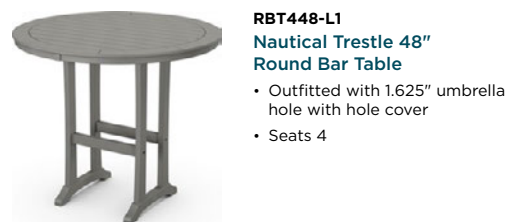

NCBT44
Nautical 44" Bar Table

- Outfitted with 1.625" umbrella hole with hole cover
- Seats 4

RBT448-L1
Nautical Trestle 48" Round Bar Table

- Outfitted with 1.625" umbrella hole with hole cover
- Seats 4

d 48" w 48" h 42" | 96 lbs T Vi