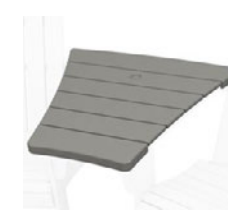

TT600A
600 Series
Angled Adirondack
Connecting Table

- Designed to fit (2) AD600, AD610, or AD620

d 28.93" w 29.95" h 2.25" | 18.25 lbs T V Vi