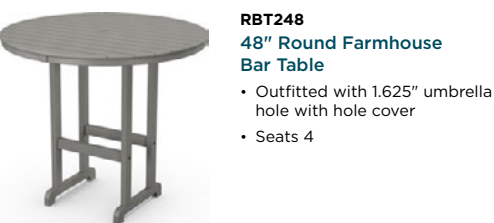

PLB81-T1L1
Farmhouse Trestle 37" Bar Table

- Outfitted with 1.625" umbrella hole with hole cover
- Seats 4

RBT248
48" Round Farmhouse Bar Table

- Outfitted with 1.625" umbrella hole with hole cover
- Seats 4

d 48" w 48" h 42" | 85 lbs T