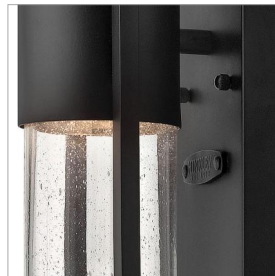

SHELTER

1326BK

EXTRA SMALL WALL MOUNT LANTERN

Shelter's minimalist style in aluminum creates a chic, dramatic statement as the light from above grazes through its clear seedy glass. Shelter comes standard Dark Sky compliant.

DETAILS	
FINISH:	Black
MATERIAL:	Aluminum
GLASS:	Clear Seedy
DIMMABLE:	Yes

DIMENSIONS	
WIDTH:	4.5"
HEIGHT:	15.5"
WEIGHT:	2lb
BACK PLATE:	4.5"W X 12"H
EXTENSION:	4.8"
TOP TO OUTLET:	5.7500"

LIGHT SOURCE	
LIGHT SOURCE:	Socketed
WATTAGE:	1-7w GU10 LED, 50w Equiv.
VOLTAGE:	120v

SHIPPING	
CARTON LENGTH:	18.5
CARTON WIDTH:	9.9
CARTON HEIGHT:	7.3
CARTON WEIGHT:	4

PRODUCT DETAILS:

- Suitable for use in wet (outdoor direct rain) locations as defined by NEC and CEC. Meets United States UL Underwriters Laboratories & CSA Canadian Standards Association Product Safety Standards
- 2-year finish warranty
- Bold lines and a clean, minimalist style complement contemporary architecture
- Fixture is Dark Sky compliant and engineered to minimize light glare upward into the night sky

HINKLEY

HINKLEY
33000 Pin Oak Parkway
Avon Lake, OH 44012

PHONE: (440) 653-5500
Toll Free: 1 (800) 446-5539

hinkley.com