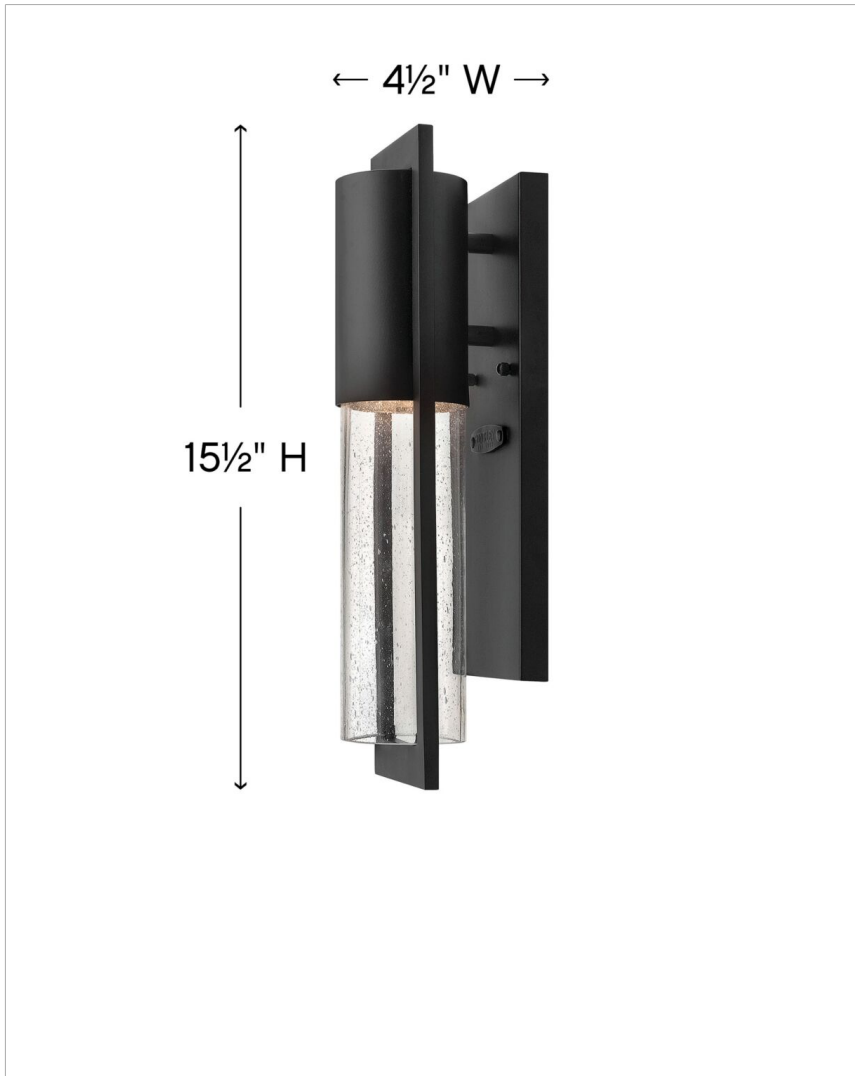

SHELTER

1326BK

EXTRA SMALL WALL MOUNT LANTERN

Shelter's minimalist style in aluminum creates a chic, dramatic statement as the light from above grazes through its clear seedy glass. Shelter comes standard Dark Sky compliant.

DETAILS	
FINISH:	Black
MATERIAL:	Aluminum
GLASS:	Clear Seedy
DIMMABLE:	Yes

DIMENSIONS	
WIDTH:	4.5"
HEIGHT:	15.5"
WEIGHT:	2lb
BACK PLATE:	4.5"W X 12"H
EXTENSION:	4.8"
TOP TO OUTLET:	5.7500"

LIGHT SOURCE	
LIGHT SOURCE:	Socketed
WATTAGE:	1-7w GU10 LED, 50w Equiv.
VOLTAGE:	120v

SHIPPING	
CARTON LENGTH:	18.5
CARTON WIDTH:	9.9
CARTON HEIGHT:	7.3
CARTON WEIGHT:	4

PRODUCT DETAILS:

- Suitable for use in wet (outdoor direct rain) locations as defined by NEC and CEC. Meets United States UL Underwriters Laboratories & CSA Canadian Standards Association Product Safety Standards
- 2-year finish warranty
- Bold lines and a clean, minimalist style complement contemporary architecture
- Fixture is Dark Sky compliant and engineered to minimize light glare upward into the night sky

HINKLEY

HINKLEY
33000 Pin Oak Parkway
Avon Lake, OH 44012

PHONE: (440) 653-5500
Toll Free: 1 (800) 446-5539

hinkley.com