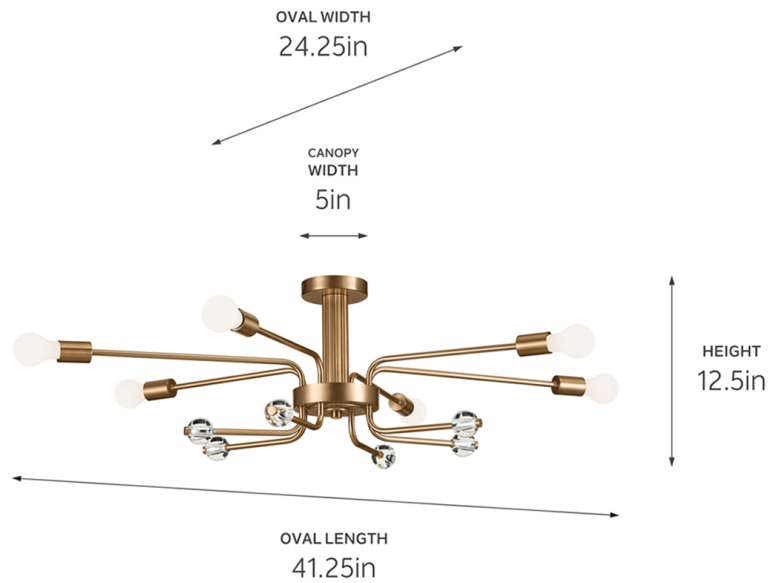

SPECIFICATIONS

Certifications/Qualifications

Prop65	Yes
Location Rating	Dry kichler.com/warranty

Dimensions

Height	12.5"
Length	41.25"
Width	24.25"
Weight	8.9 LBS
Canopy Width	5"
Canopy Depth	1"

Electrical

Input Voltage	120 V

Light Source

Light Source	Bulb
Lamp Included	Not Included
# Of Bulbs/LED Modules	6
Max Or Nominal Watt	60 W
Lamp Type	A19
Socket Type	E26 (Medium)
Dimmable	Yes
Dimmable Notes	Dimmable when used with dimmer switch (sold separately); when using LED bulbs, see bulb manufacturer dimming specifications.

Mounting/Installation

Interior/Exterior	Interior Product
Mounting Weight	8.9 LBS
Lead Wire Length	6
Wire Connectors	Wire Nuts

FIXTURE ATTRIBUTES

Housing/Glass

Primary Material	Steel
Shade Included	No

Product/Ordering Information

SKU	52602CPZ
Finish	Champagne Bronze™
UPC	783927028325

Finishes

- Black
- Champagne Bronze™
- Polished Nickel