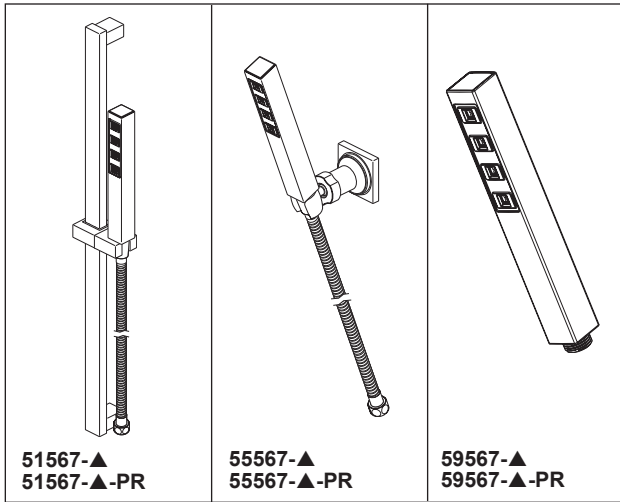

STANDARD SPECIFICATIONS:

- Max. flow rate 1.75 gpm @ 80 psi, 6.6 L/min @ 550 kPa
- Self-cleaning H₂Okinetic® spray holes
- Certified dual check valves for backflow protection
- 26" (660 mm) wall bar with adjustable slide (allows for adjustable shower height) - 51567 only. Not to be used as a Grab Bar. Not ADA compliant.
- Square wall mount bracket - 55567 only
- 60"-82" (1753 mm - 2083 mm) stretchable metal hose with matching finish
- Lumicoat® is not applied to the slide bar or shower hose
- Spray settings include: H₂Okinetic® spray

WARRANTY:

- Parts and Finish – Lifetime limited warranty; or for commercial purchasers, 10 years for multi-family residential (apartments and condominiums) and 5 years for all other commercial uses, in each case from the date the product is received by the original purchaser or their authorized representative (installation contractor, etc.).
- Please go to www.deltafaucet.com for the complete details of our limited warranty.

COMPLIES WITH:

- ASME A112.18.1 / CSA B125.1 ♦
- EPA WaterSense®
- ♦ Your Delta hand shower incorporates a backflow protection system that has been tested to be in compliance with ASME A112.18.3 and ASME A112.18.1/CSA B125.1. It incorporates two certified check valves in series, which operate independently and are integral, non-serviceable parts of the wand assembly.

51567-▲
51567-▲-PR

55567-▲
55567-▲-PR

59567-▲
59567-▲-PR