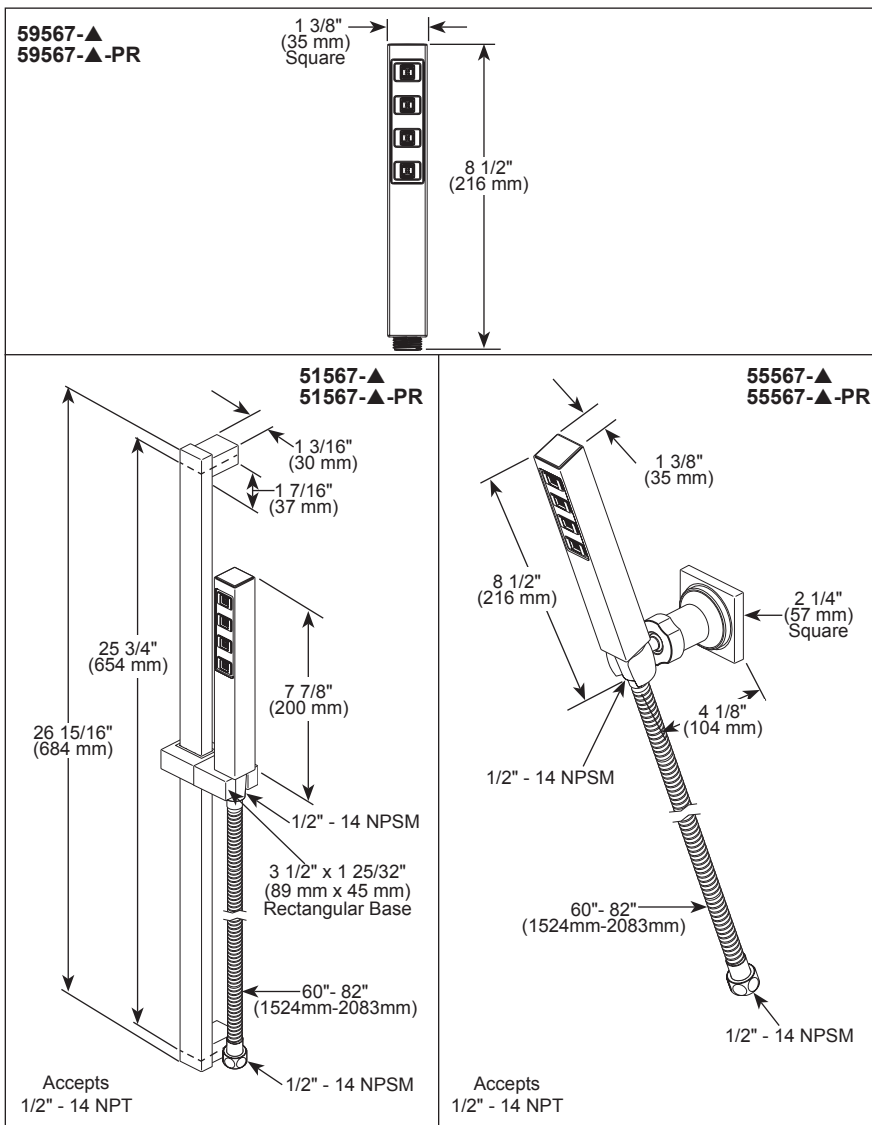

▲ Designate proper finish suffix

Delta Faucet Company reserves the right (1) to make changes in specifications and materials, and (2) to change or discontinue models, both without notice or obligation. Dimensions are for reference only. See current full-line price book or www.deltafaucet.com for finish options and product availability.

Delta Faucet Company

55 E. 111th Street, Carmel, IN 46280
350 South Edgeware Road, St. Thomas, ON N5P 4L1
© 2026 Delta Faucet Company