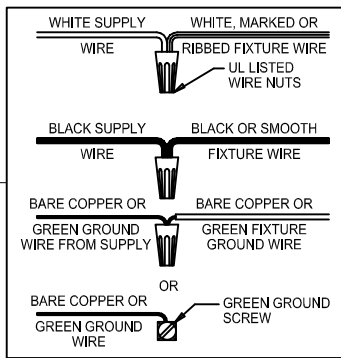

CAUTION: Read instructions carefully and turn electricity off at main circuit breaker panel before beginning installation.

300254, 300255, 300256

WARNING - If any Special Control Devices are used with this Fixture, Follow the Instructions Carefully to assure full compliance with N.E.C. requirements. If there are any questions, contact a Qualified Electrical Contractor.
CAUTION - All glass is fragile, use care when handling Glass component(s) and or Lamp(s).

CANOPY MOUNTING & WIRE CONNECTION ASSEMBLY STEPS:

1. D, E → A
2. W → D
3. B, A → C
4. F → G
5. H, J → D
6. M, L → K
7. N → K

**B, C, G & N
 (NOT FURNISHED)
 (NO INCLUIDA)
 (NON FOURNIE)**

300254

300255

300256