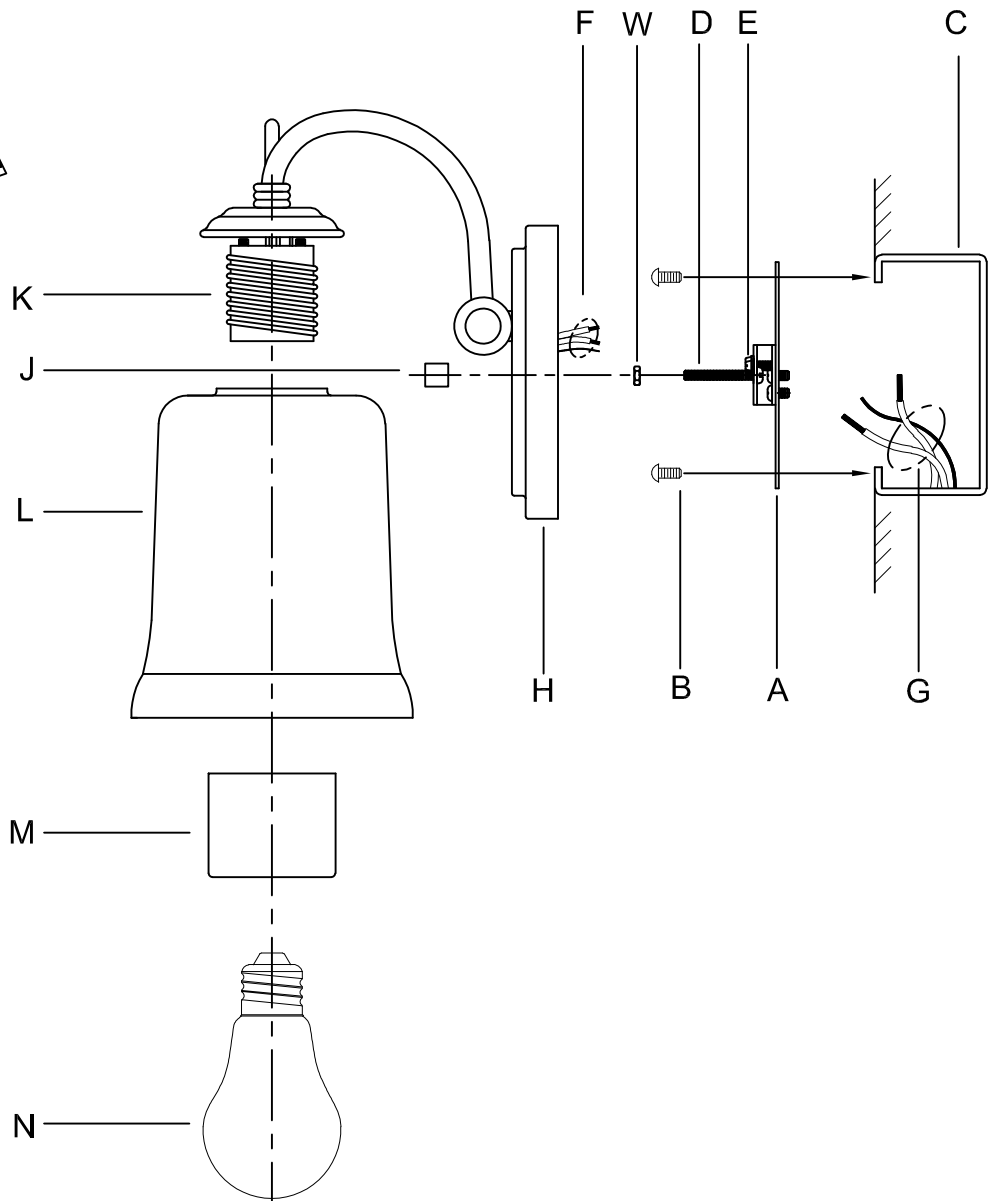

CAUTION: Read instructions carefully and turn electricity off at main circuit breaker panel before beginning installation.

300254, 300255, 300256

WARNING - If any Special Control Devices are used with this Fixture, Follow the Instructions Carefully to assure full compliance with N.E.C. requirements. If there are any questions, contact a Qualified Electrical Contractor.
CAUTION - All glass is fragile, use care when handling Glass component(s) and or Lamp(s).

CANOPY MOUNTING & WIRE CONNECTION ASSEMBLY STEPS:

1. D, E → A
2. W → D
3. B, A → C
4. F → G
5. H, J → D
6. M, L → K
7. N → K

**B, C, G & N
 (NOT FURNISHED)
 (NO INCLUIDA)
 (NON FOURNIE)**

300254

300255

300256