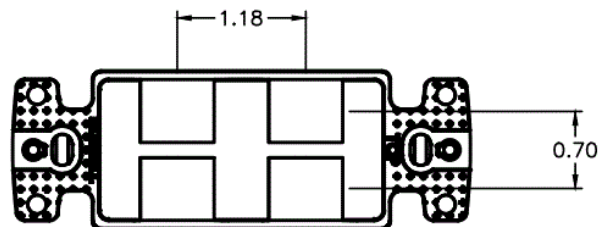

netSELECT

Wallplates

Decorator Frame

Features

- Fit Industry Standard Rectangular (GFCI) Style Openings
- Accept All Hubbell Jacks and Audio/Video Connectors
- Instant Communication Mounting Capabilities Within a Rectangular (GFCI) or Duplex Electrical Design
- Tamper-Resistant, Rear Keystone Mounting

Ordering Information

Description	Color	UPC Number	CatalogNumber
Decorator Frames, 4-Port	White	883778501104	NS614W

Listings

UL Listed
CSA Certified
RoHS Compliant

Specifications

Material	High-Impact Thermoplastic
Finish	High Gloss
Mounting	Tamper-resistant, flush keystone

Applications

Standard residential and commercial NEMA rectangular "GFCI" style face plates
Fire-rated poke through with pedestal
Surface Raceway
Service poles and in-floor boxes

Complementary Products

Decorator Wallplate	NP26W
---------------------	-------

Online Resources

eCatalog

HUBBELL

NS614x
4-PORT FRAME

Dimensions in Inches (mm)

Hubbell Wiring Device-Kellems • Hubbell Incorporated (Delaware) • 40 Waterview Drive • Shelton, CT 06484

Phone (800) 288-6000 • Fax (800) 255-1031 • Specifications subject to change without notice.